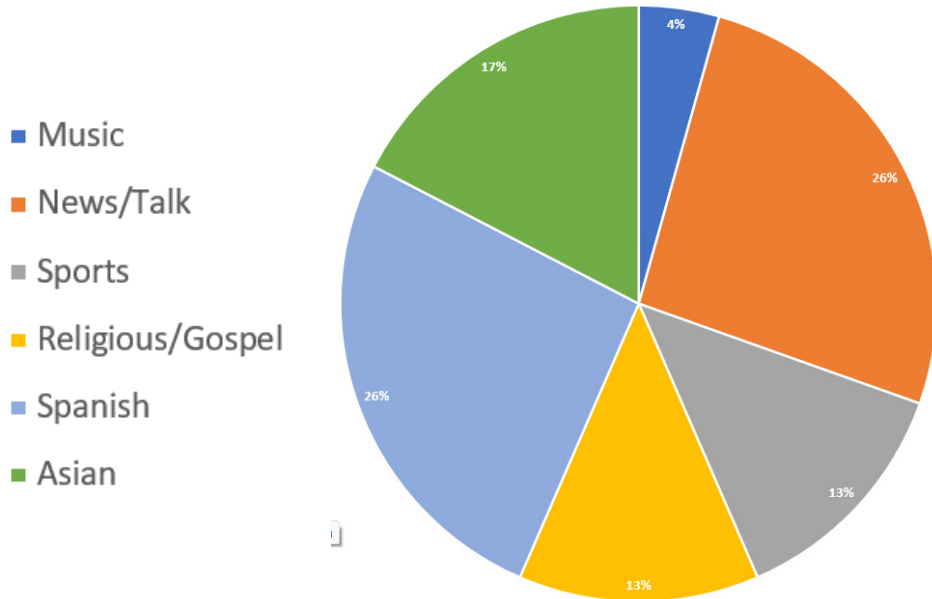

AM Radio in District 9

23 AM STATIONS

Texas AM Radio Stations
Are Popular and FREE Options
for News, Sports, Music,
Religious, Spanish and
Asian Programming

DID YOU KNOW?

**7 MILLION TEXANS
Do Not Have Internet Access**
"MINIMUM"
10 Years to Build Out

Impact of Removing AM Radio

- Diminishes station's audience reach, revenue and programming
- Compromises community's emergency preparedness and response
- Weakens community ties and local coverage of school sports, news and elections