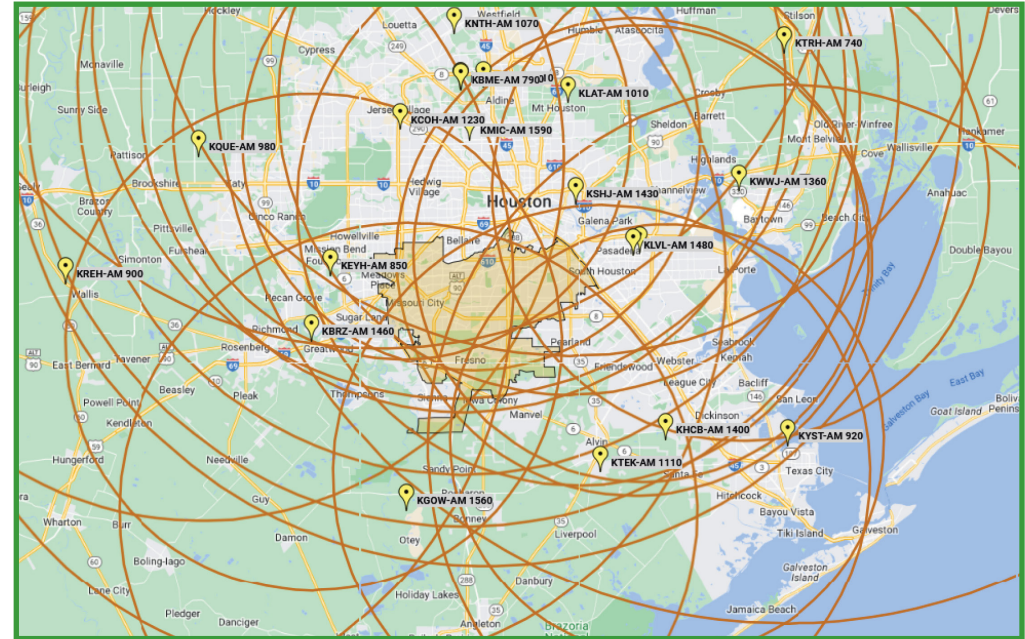

AM Radio in District 9

23 AM STATIONS

Texas AM Radio Stations
Are Popular and FREE Options
for News, Sports, Music,
Religious, Spanish and
Asian Programming

DID YOU KNOW?

**7 MILLION TEXANS
Do Not Have Internet Access**
"MINIMUM"
10 Years to Build Out

Impact of Removing AM Radio

- Diminishes station's audience reach, revenue and programming
- Compromises community's emergency preparedness and response
- Weakens community ties and local coverage of school sports, news and elections