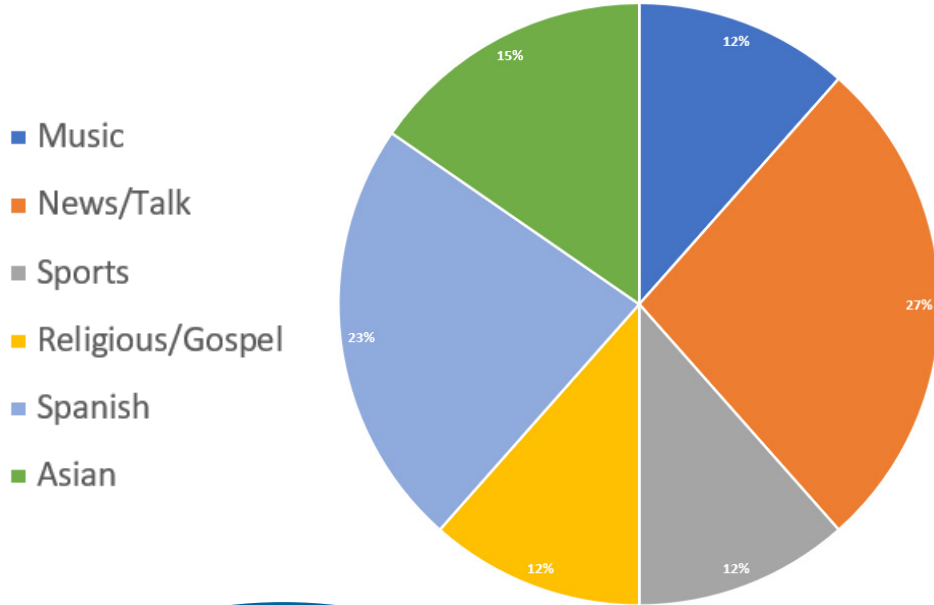

AM Radio in District 8

26 AM STATIONS

Texas AM Radio Stations
Are Popular and FREE Options
for News, Sports, Music,
Religious, Spanish and
Asian Programming

DID YOU KNOW?

7 MILLION TEXANS
Do Not Have Internet Access
"MINIMUM"
10 Years to Build Out

Impact of Removing AM Radio

- Diminishes station's audience reach, revenue and programming
- Compromises community's emergency preparedness and response
- Weakens community ties and local coverage of school sports, news and elections