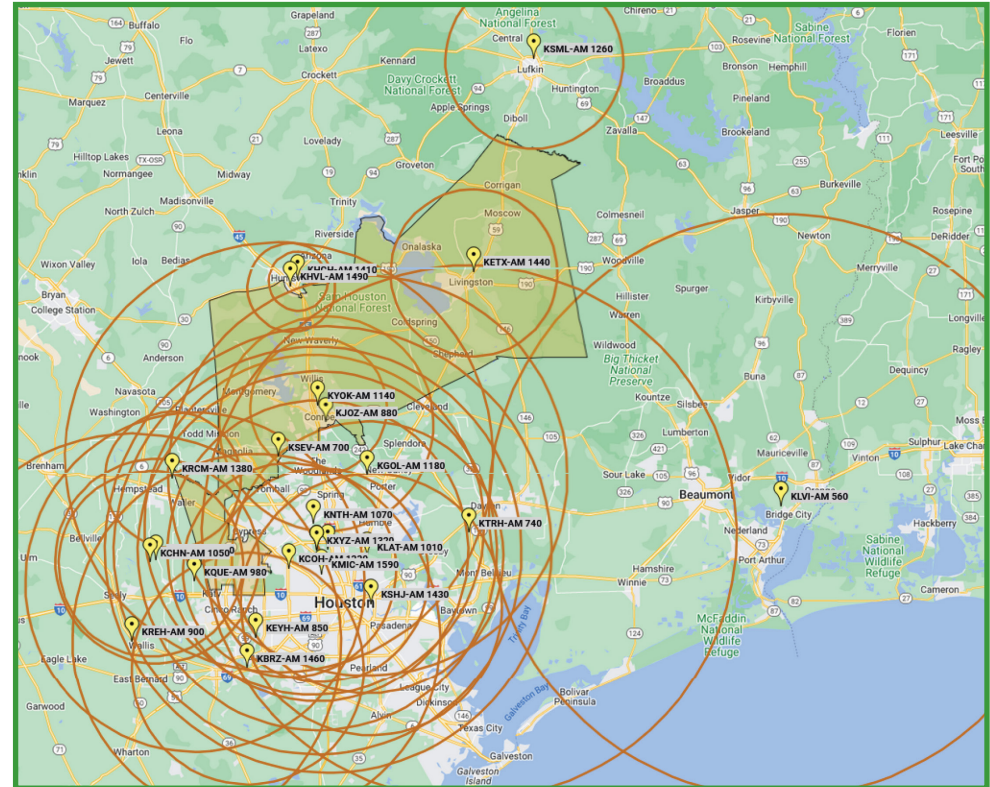

AM Radio in District 8

26 AM STATIONS

Texas AM Radio Stations
Are Popular and FREE Options
for News, Sports, Music,
Religious, Spanish and
Asian Programming

DID YOU KNOW?

7 MILLION TEXANS
Do Not Have Internet Access
"MINIMUM"
10 Years to Build Out

Impact of Removing AM Radio

- Diminishes station's audience reach, revenue and programming
- Compromises community's emergency preparedness and response
- Weakens community ties and local coverage of school sports, news and elections