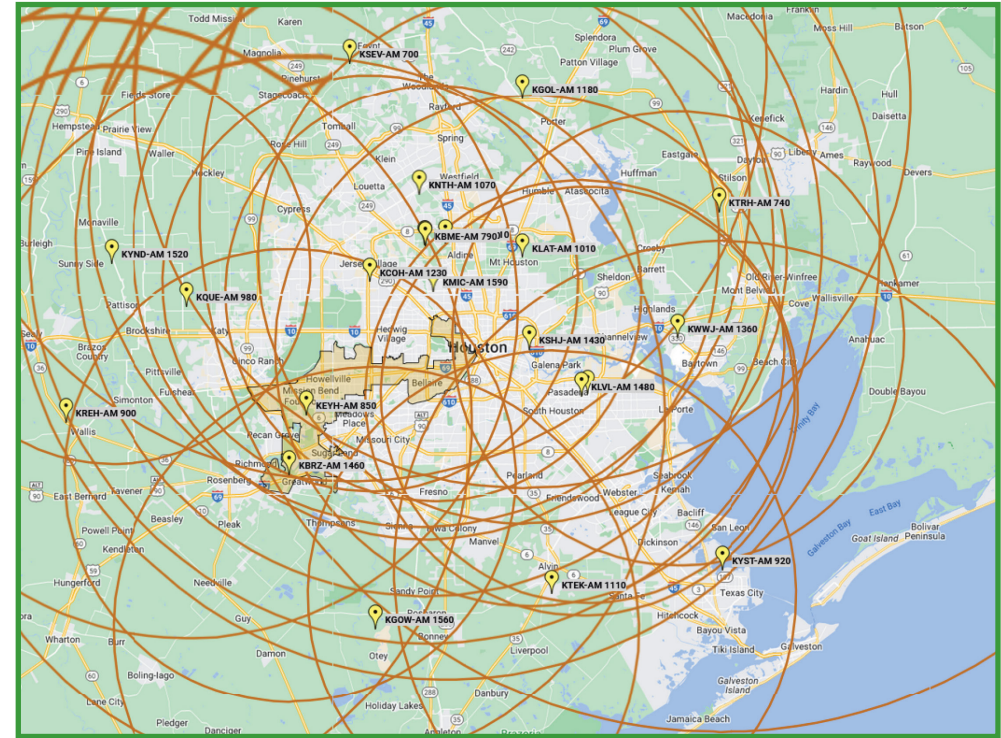

AM Radio in District 7

23 AM STATIONS

Texas AM Radio Stations Are Popular and FREE Options for News, Sports, Music, Religious, Spanish and Asian Programming

DID YOU KNOW?

7 MILLION TEXANS Do Not Have Internet Access
"MINIMUM"
10 Years to Build Out

Impact of Removing AM Radio

- Diminishes station's audience reach, revenue and programming
- Compromises community's emergency preparedness and response
- Weakens community ties and local coverage of school sports, news and elections