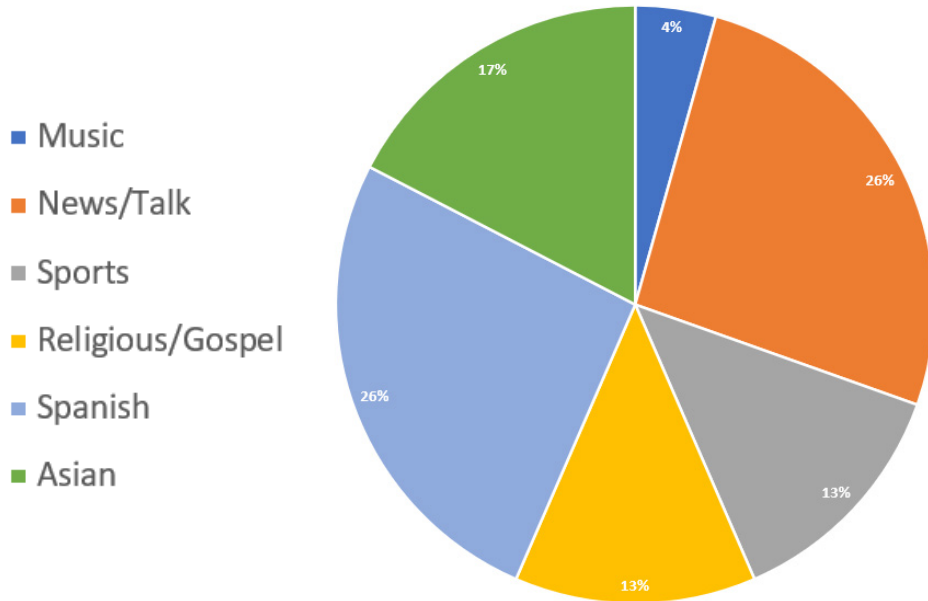

AM Radio in District 7

23 AM STATIONS

Texas AM Radio Stations Are Popular and FREE Options for News, Sports, Music, Religious, Spanish and Asian Programming

DID YOU KNOW?

7 MILLION TEXANS Do Not Have Internet Access
"MINIMUM"
10 Years to Build Out

Impact of Removing AM Radio

- Diminishes station's audience reach, revenue and programming
- Compromises community's emergency preparedness and response
- Weakens community ties and local coverage of school sports, news and elections