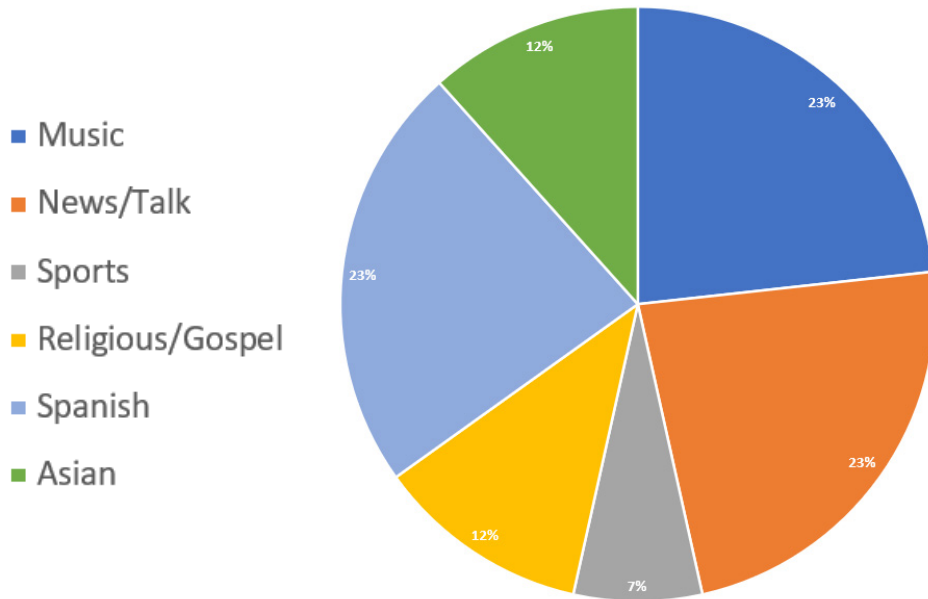

AM Radio in District 6

43 AM STATIONS

Texas AM Radio Stations Are Popular and FREE Options for News, Sports, Music, Religious, Spanish and Asian Programming

DID YOU KNOW?

7 MILLION TEXANS Do Not Have Internet Access
"MINIMUM"
10 Years to Build Out

Impact of Removing AM Radio

- Diminishes station's audience reach, revenue and programming
- Compromises community's emergency preparedness and response
- Weakens community ties and local coverage of school sports, news and elections