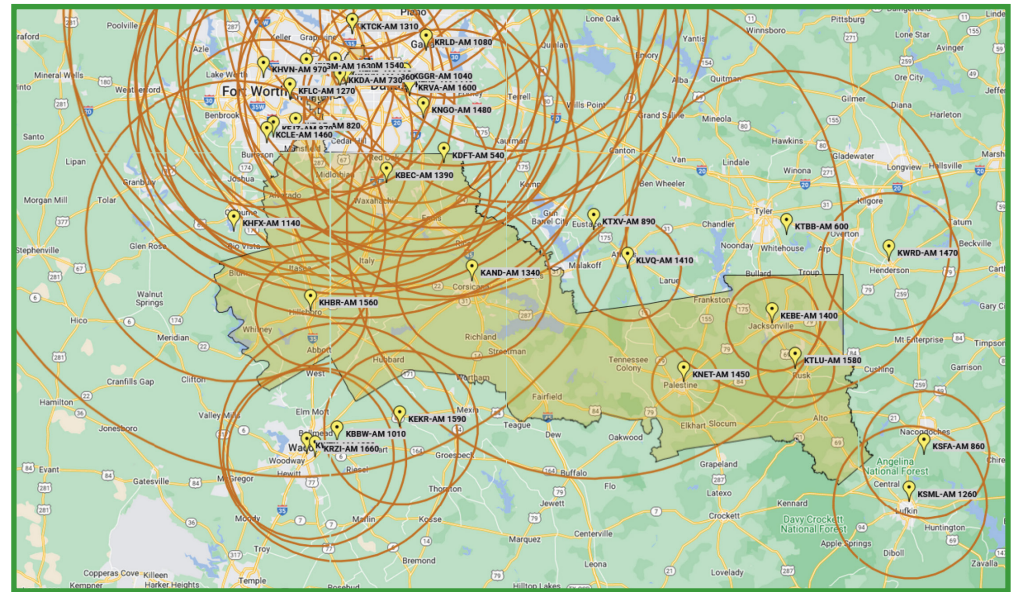

AM Radio in District 6

43 AM STATIONS

Texas AM Radio Stations Are Popular and FREE Options for News, Sports, Music, Religious, Spanish and Asian Programming

DID YOU KNOW?

7 MILLION TEXANS Do Not Have Internet Access
"MINIMUM"
10 Years to Build Out

Impact of Removing AM Radio

- Diminishes station's audience reach, revenue and programming
- Compromises community's emergency preparedness and response
- Weakens community ties and local coverage of school sports, news and elections