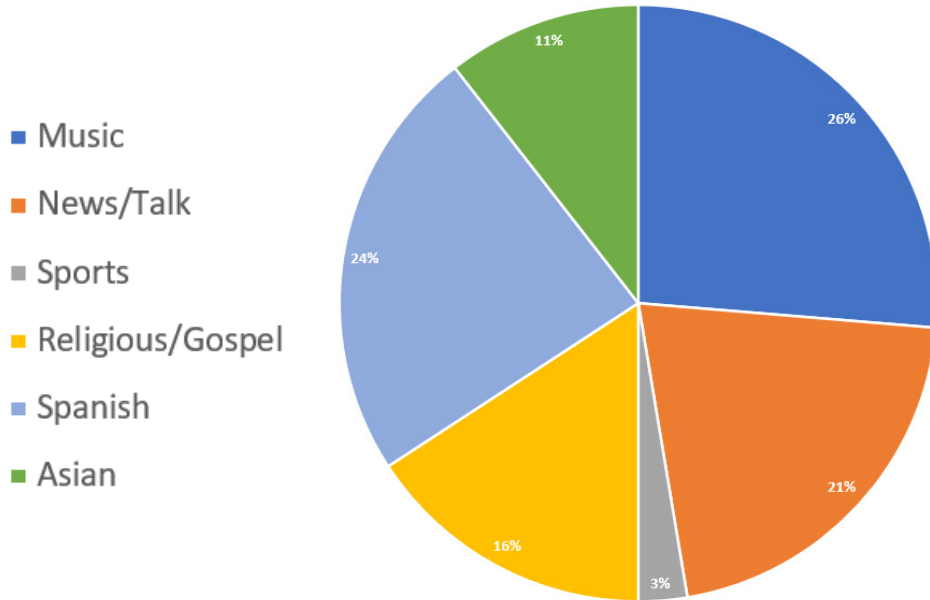

AM Radio in District 5

38 AM STATIONS

Texas AM Radio Stations Are Popular and FREE Options for News, Sports, Music, Religious, Spanish and Asian Programming

DID YOU KNOW?

7 MILLION TEXANS Do Not Have Internet Access
"MINIMUM"
10 Years to Build Out

Impact of Removing AM Radio

- Diminishes station’s audience reach, revenue and programming
- Compromises community’s emergency preparedness and response
- Weakens community ties and local coverage of school sports, news and elections