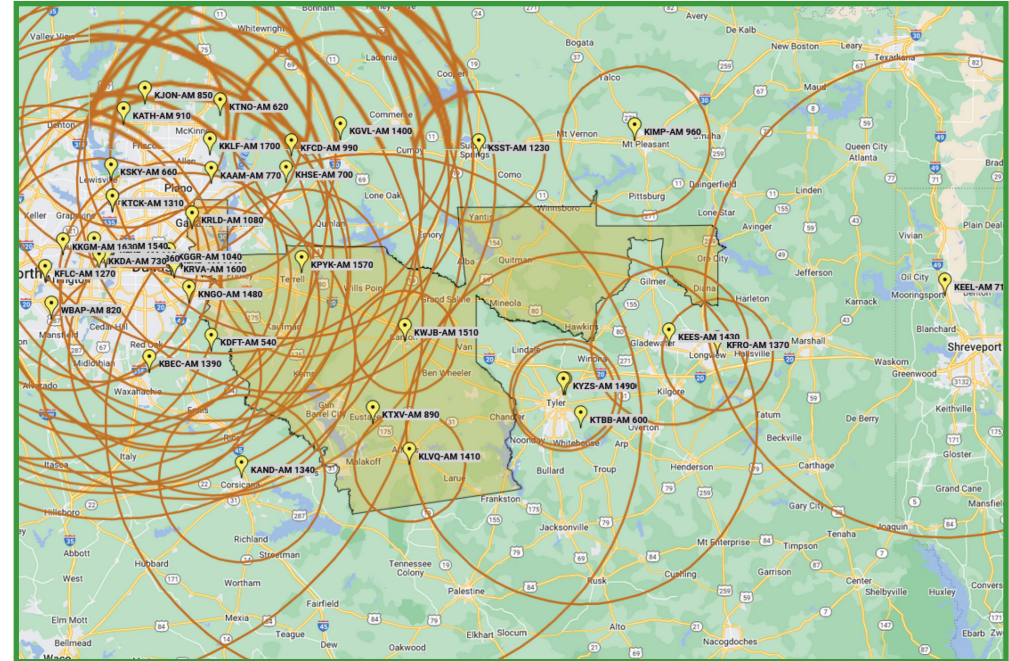

AM Radio in District 5

38 AM STATIONS

Texas AM Radio Stations Are Popular and FREE Options for News, Sports, Music, Religious, Spanish and Asian Programming

DID YOU KNOW?

7 MILLION TEXANS Do Not Have Internet Access
"MINIMUM"
10 Years to Build Out

Impact of Removing AM Radio

- Diminishes station’s audience reach, revenue and programming
- Compromises community’s emergency preparedness and response
- Weakens community ties and local coverage of school sports, news and elections