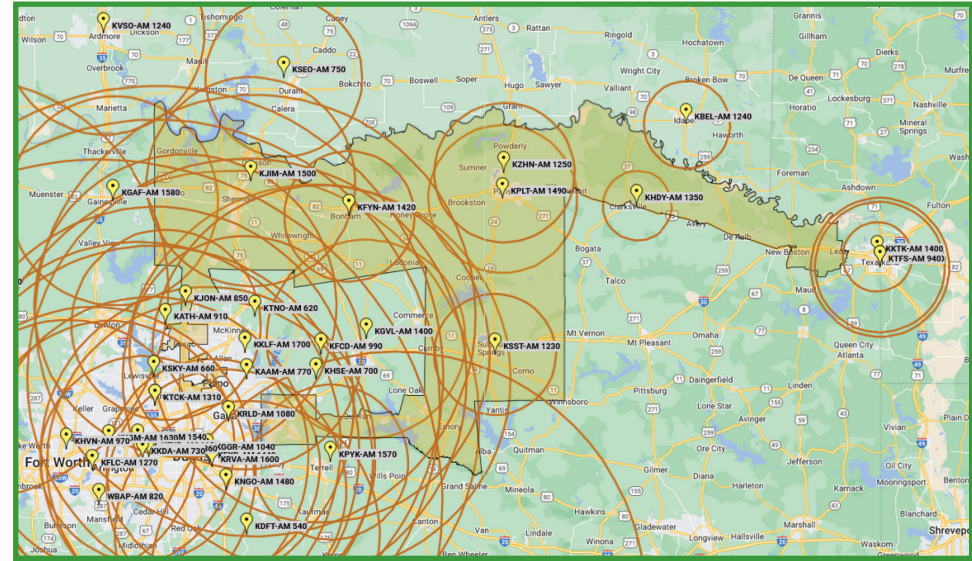

AM Radio in District 4

41 AM STATIONS

Texas AM Radio Stations
Are Popular and FREE Options
for News, Sports, Music,
Religious, Spanish and
Asian Programming

DID YOU KNOW?

7 MILLION TEXANS
Do Not Have Internet Access
"MINIMUM"
10 Years to Build Out

Impact of Removing AM Radio

- Diminishes station's audience reach, revenue and programming
- Compromises community's emergency preparedness and response
- Weakens community ties and local coverage of school sports, news and elections