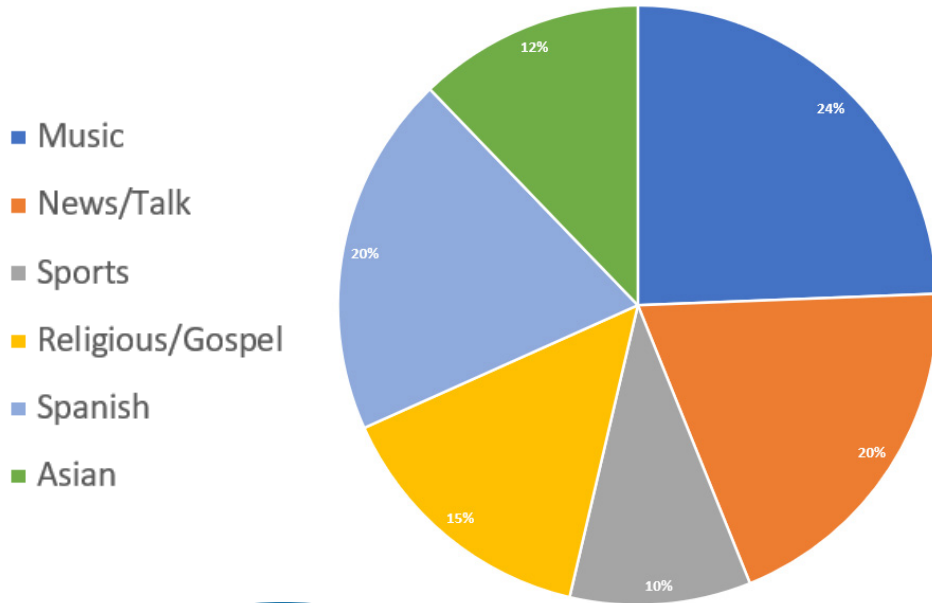

AM Radio in District 4

41 AM STATIONS

Texas AM Radio Stations
Are Popular and FREE Options
for News, Sports, Music,
Religious, Spanish and
Asian Programming

DID YOU KNOW?

7 MILLION TEXANS
Do Not Have Internet Access
"MINIMUM"
10 Years to Build Out

Impact of Removing AM Radio

- Diminishes station's audience reach, revenue and programming
- Compromises community's emergency preparedness and response
- Weakens community ties and local coverage of school sports, news and elections