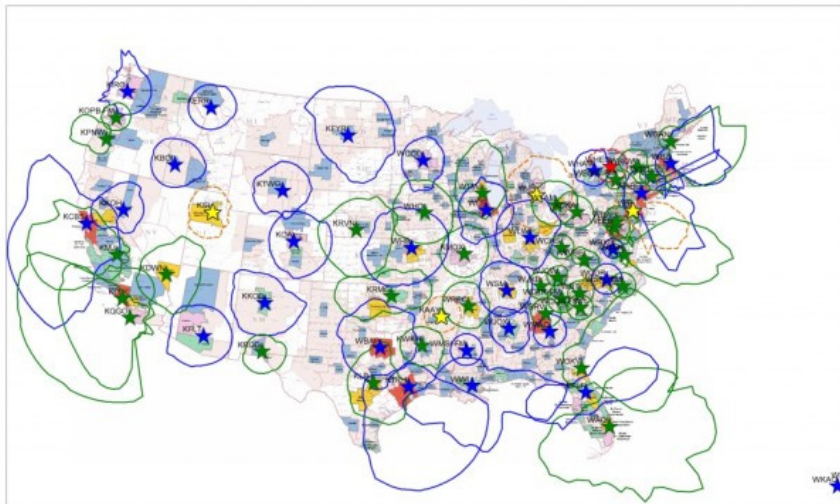

Texarkana

LP-1 KKYR (102.5 FM)
LP-2 Vacant

Tyler-Longview

LP-1 KNUE (101.5 FM)
LP-2 KYKX (105.7 FM)

Victoria

LP-1 KIXS (107.9 FM)
LP-2 KVNN (1340 AM)

Waco

LP-1 WACO (99.9 FM)
LP-2 KWTX (97.5 FM)

Wichita Falls

LP-1 KNIN (92.9 FM)
LP-2 KWFS (102.3 FM)

Primary Entry Point EAS Stations

- “Battle-Hardened” facilities represent significant Federal investment in more than 70 radio stations, nationwide
- 90% of these PEP stations are on the AM Band
- These stations serve as the Primary Entry Points for national Emergency Alert System traffic during a national emergency
- They are upgraded to stay on-the-air for 30 days
- FOUR in Texas, ALL are AM: KLBJ Austin, WBAP Dallas-Fort Worth, KROD El Paso, KTRH Houston