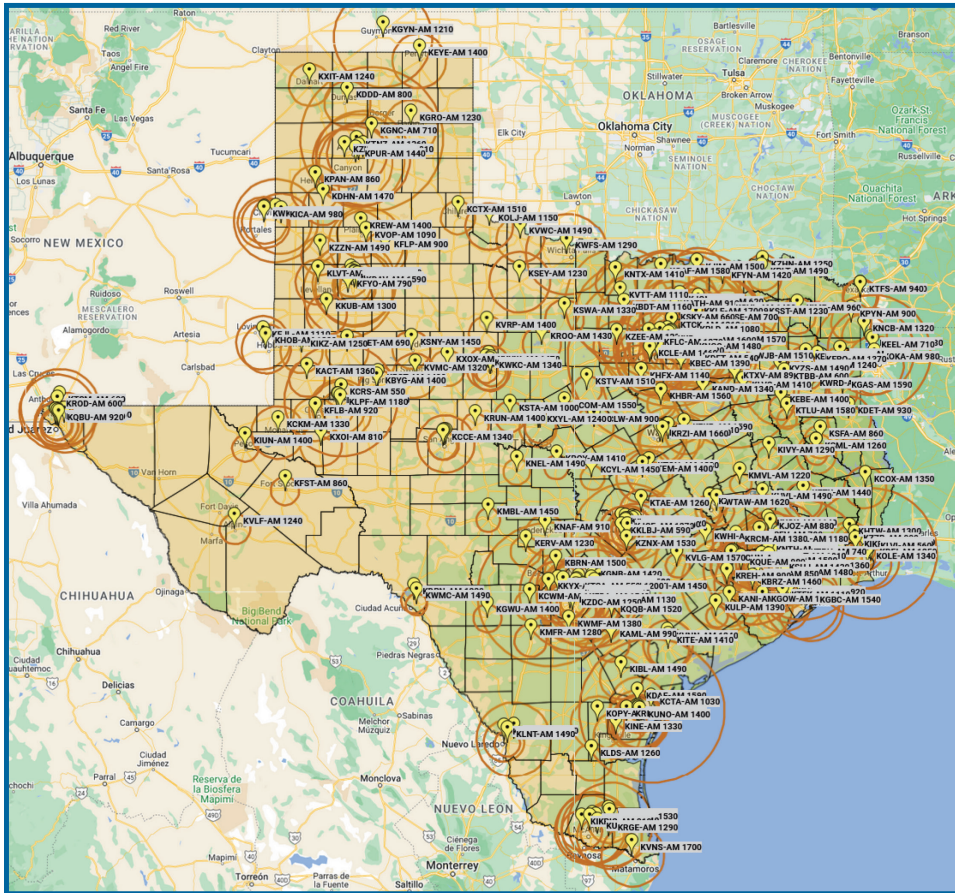

Wichita Falls

LP-1 KNIN (92.9 FM)
LP-2 KWFS (102.3 FM)

Primary Entry Point EAS Stations

- “Battle-Hardened” facilities represent significant Federal investment in more than 70 radio stations, nationwide
- 90% of these PEP stations are on the AM Band
- These stations serve as the Primary Entry Points for national Emergency Alert System traffic during a national emergency
- They are upgraded to stay on-the-air for 30 days
- FOUR in Texas, ALL are AM: KLBJ Austin, WBAP Dallas-Fort Worth, KROD El Paso, KTRH Houston

Texas Association of Broadcasters

FEMA

278 AM Radio Stations Serve the Lone Star State

Statewide Radio Audience

23,999,300

Texans Listening to AM Radio

6,697,900 = 27.9%

Texas DMAs with AM Radio Reach

STATE	Radio Audience	AM Reach	
Texas	23,999,300	6,697,900	27.9%
DMA	Radio Audience	AM Reach	
Abilene/Sweetwater	228,600	37,200	16.3%
Amarillo	394,600	79,900	20.2%
Austin	2,044,500	656,000	32.1%
Beaumont/Port Arthur	343,100	66,900	19.5%
Corpus Christi	441,700	125,800	28.5%
Dallas/Fort Worth	6,735,900	2,076,800	30.8%
El Paso	847,100	201,900	23.8%
Rio Grande Valley	1,041,900	189,800	18.2%
Houston	5,998,100	1,774,500	29.6%
Laredo	200,000	14,100	7.1%
Lubbock	347,500	67,900	19.5%
Odessa/Midland	331,000	70,700	21.4%
San Angelo	110,200	15,000	13.6%
San Antonio	2,324,300	967,100	41.6%
Sherman	259,700	67,800	26.1%
Shreveport/Texarkana	719,000	160,400	22.3%
Tyler/Longview	569,800	85,600	15.0%
Victoria	68,800	19,100	27.8%
Waco/Temple/Bryan	863,600	229,000	26.5%
Wichita Falls	314,000	54,600	17.4%