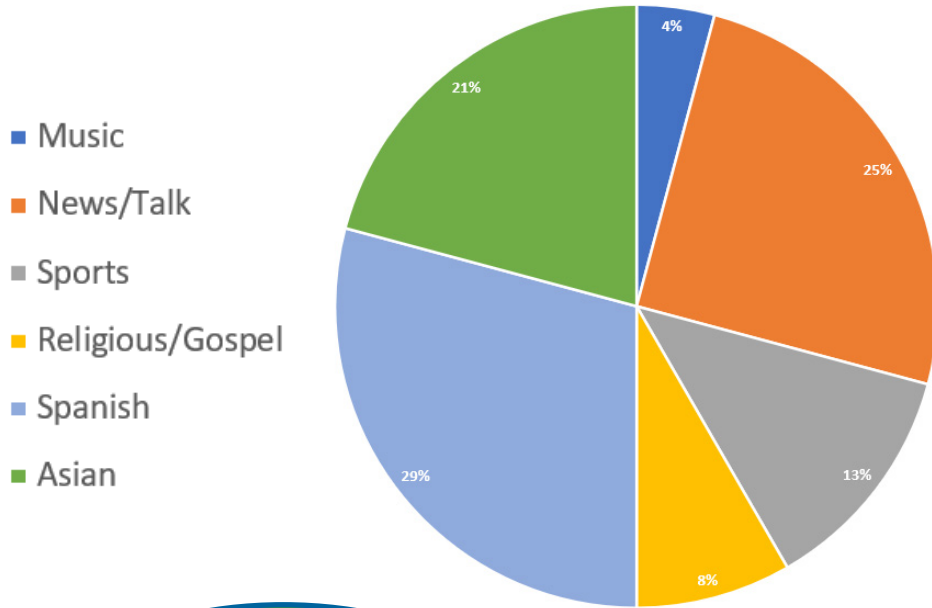

AM Radio in District 38

24 AM STATIONS

Texas AM Radio Stations
Are Popular and FREE Options
for News, Sports, Music,
Religious, Spanish and
Asian Programming

DID YOU KNOW?

7 MILLION TEXANS
Do Not Have Internet Access
"MINIMUM"
10 Years to Build Out

Impact of Removing AM Radio

- Diminishes station's audience reach, revenue and programming
- Compromises community's emergency preparedness and response
- Weakens community ties and local coverage of school sports, news and elections