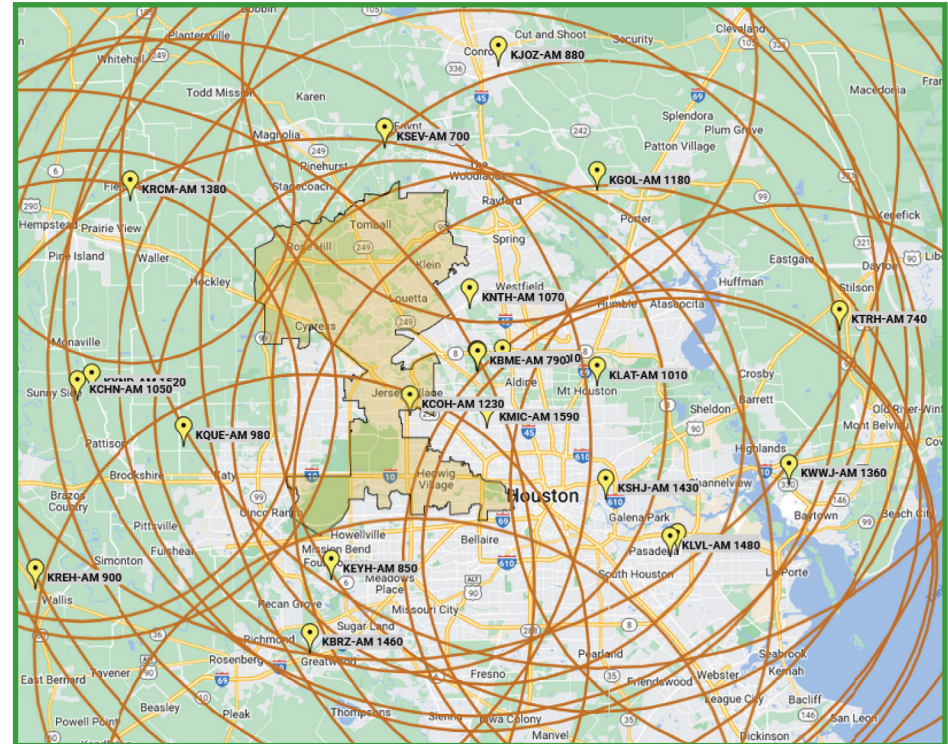

AM Radio in District 38

24 AM STATIONS

Texas AM Radio Stations
Are Popular and FREE Options
for News, Sports, Music,
Religious, Spanish and
Asian Programming

DID YOU KNOW?

7 MILLION TEXANS
Do Not Have Internet Access
"MINIMUM"
10 Years to Build Out

Impact of Removing AM Radio

- Diminishes station's audience reach, revenue and programming
- Compromises community's emergency preparedness and response
- Weakens community ties and local coverage of school sports, news and elections