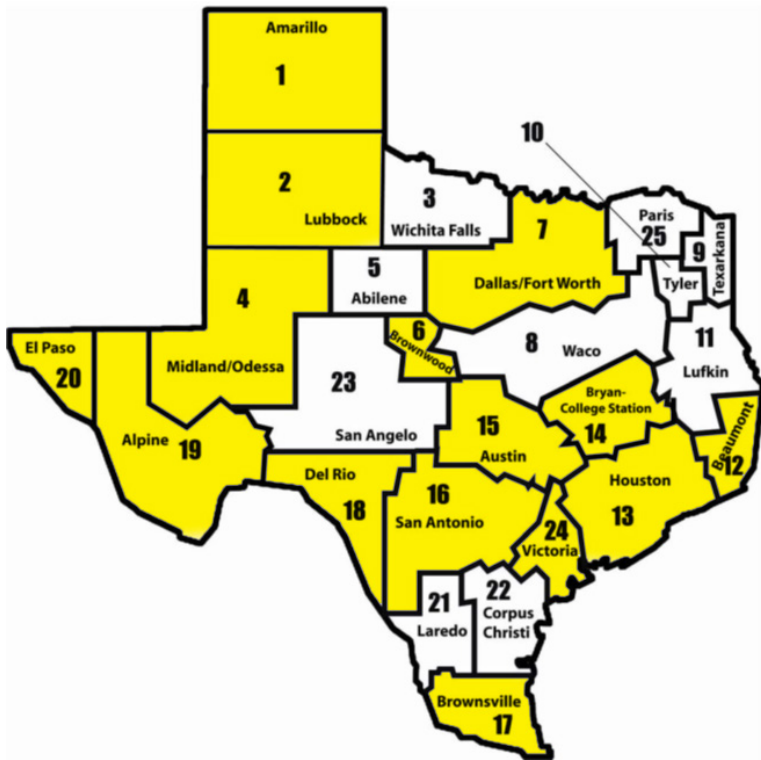

AM Radio Stations are the Backbone of the Texas State Emergency Alert System

Texas State EAS Regions

15 Texas EAS regions rely on AM Radio stations to receive and issue emergency alerts

Texas EAS Local Primary Stations

Abilene

LP-1: KEAN (105.1 FM)
LP-2: KEYJ (107.9 FM)

Alpine

LP-1 KVLV (1240 AM)
LP-2: KFST (94.3 FM)

Amarillo

LP-1 KGNC (710 AM)
LP-2 KGNC (97.9 FM)

Austin

LP-1 KLBJ (590 AM)
LP-2 KASE (100.7 FM)

Houston

LP-1 KTRH (740 AM)
LP-2 KLAT (1010 AM)

Laredo

LP-1 KRRG (98.1 FM)
LP-2 KQUR (94.9 FM)

Lubbock

LP-1 KFYO (790 AM)
LP-2 KKYN (106.9 FM)

Lufkin-Nacogdoches

LP-1 KOOI (106.5 FM)
LP-2 KYKS (105.1 FM)

Texarkana

LP-1 KKYR (102.5 FM)
LP-2 Vacant

Tyler-Longview

LP-1 KNUE (101.5 FM)
LP-2 KYKX (105.7 FM)

Victoria

LP-1 KIXS (107.9 FM)
LP-2 KVNN (1340 AM)

Waco

LP-1 WACO (99.9 FM)
LP-2 KWTX (97.5 FM)