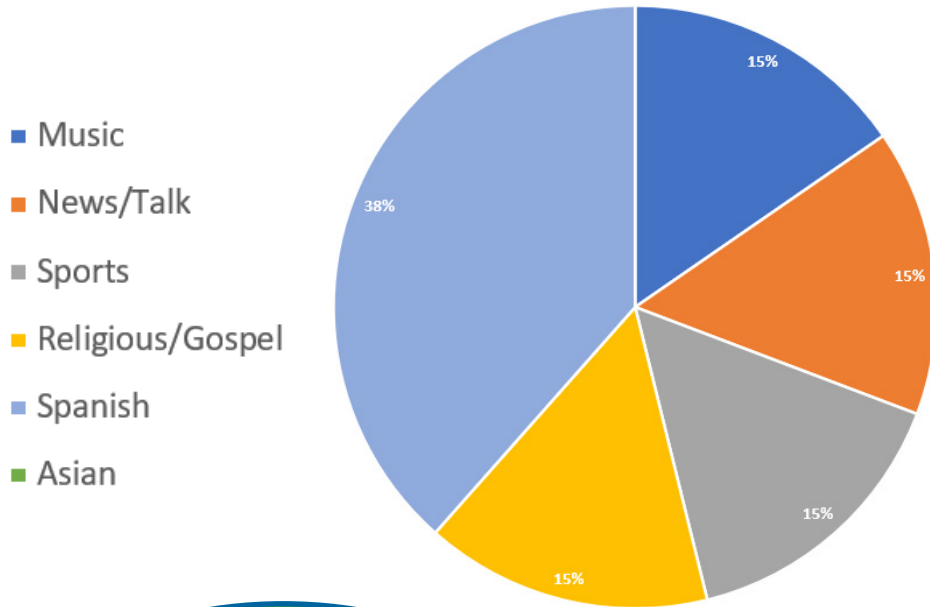

AM Radio in District 37

13 AM STATIONS

Texas AM Radio Stations
Are Popular and FREE Options
for News, Sports, Music,
Religious, Spanish and
Asian Programming

**DID YOU
KNOW?**

**7 MILLION TEXANS
Do Not Have Internet Access
"MINIMUM"
10 Years to Build Out**

Impact of Removing AM Radio

- Diminishes station's audience reach, revenue and programming
- Compromises community's emergency preparedness and response
- Weakens community ties and local coverage of school sports, news and elections