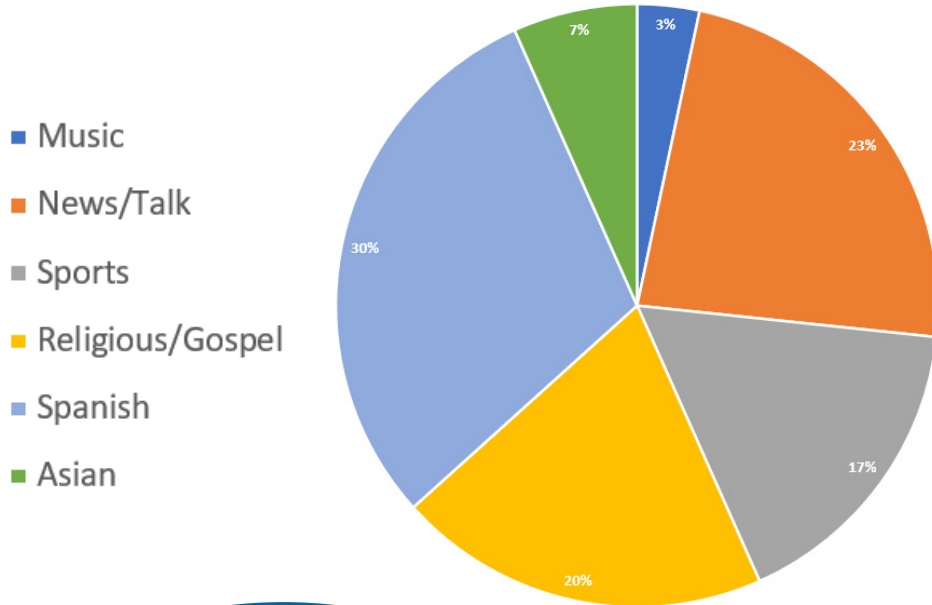

AM Radio in District 36

30 AM STATIONS

- Music
- News/Talk
- Sports
- Religious/Gospel
- Spanish
- Asian

Texas AM Radio Stations
Are Popular and FREE Options
for News, Sports, Music,
Religious, Spanish and
Asian Programming

DID YOU KNOW?

7 MILLION TEXANS
Do Not Have Internet Access
"MINIMUM"
10 Years to Build Out