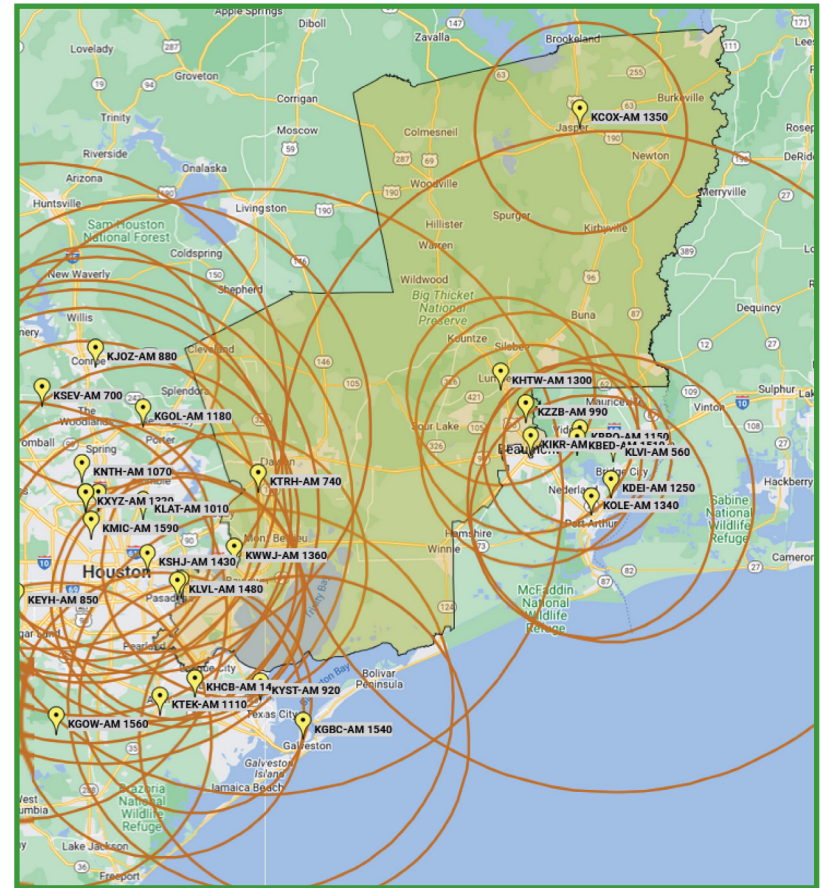

Impact of Removing AM Radio

- Diminishes station's audience reach, revenue and programming
- Compromises community's emergency preparedness and response
- Weakens community ties and local coverage of school sports, news and elections