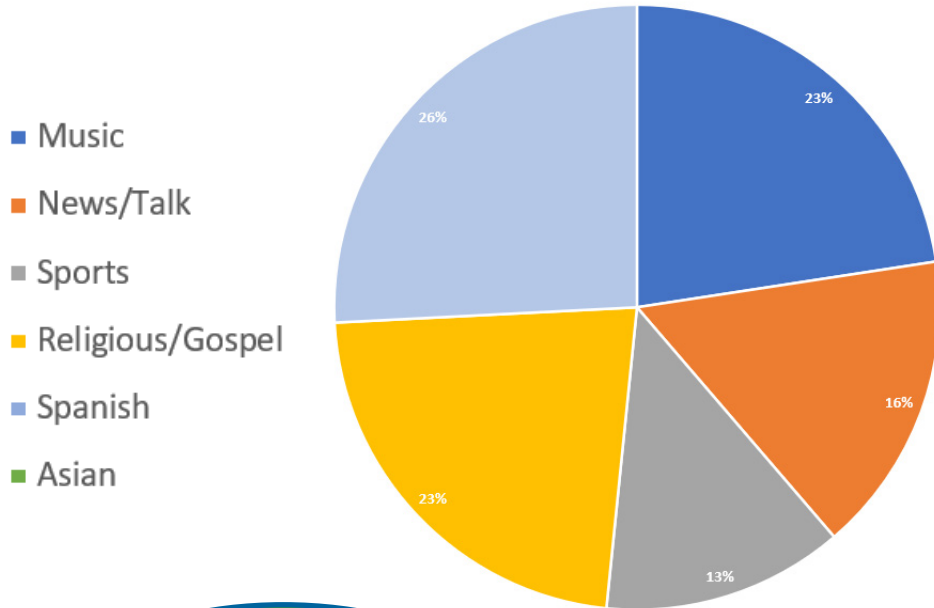

AM Radio in District 35

31 AM STATIONS

- Music
- News/Talk
- Sports
- Religious/Gospel
- Spanish
- Asian

Texas AM Radio Stations
Are Popular and FREE Options
for News, Sports, Music,
Religious, Spanish and
Asian Programming