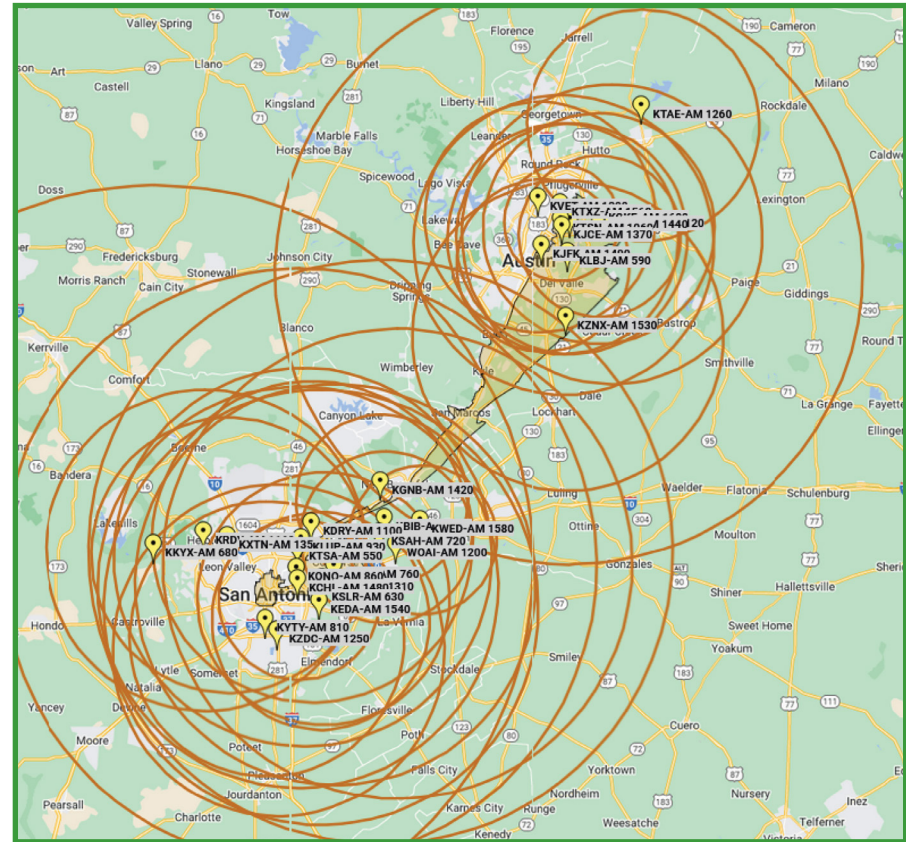

DID YOU KNOW?

7 MILLION TEXANS
Do Not Have Internet Access
"MINIMUM"
10 Years to Build Out

Impact of Removing AM Radio

- Diminishes station's audience reach, revenue and programming
- Compromises community's emergency preparedness and response
- Weakens community ties and local coverage of school sports, news and elections