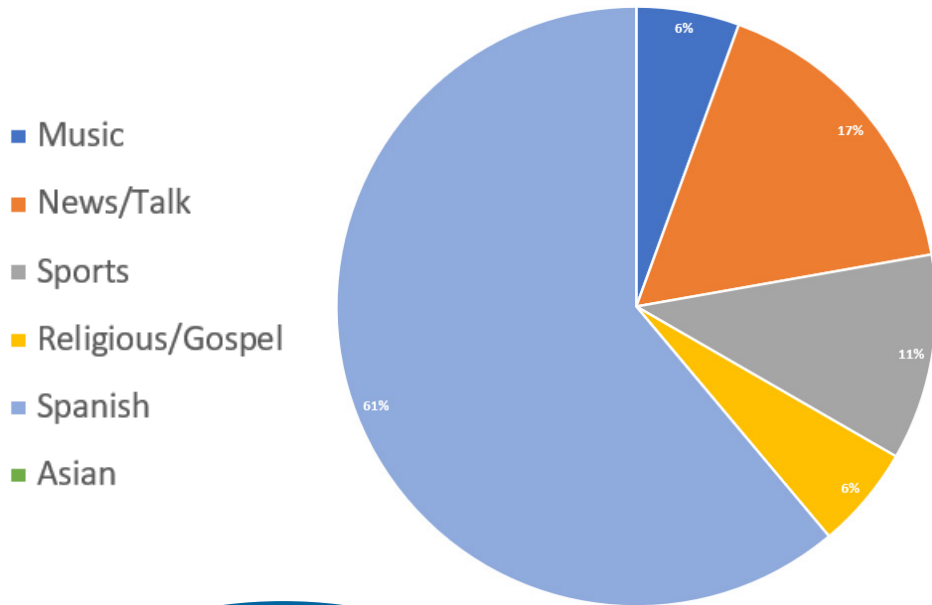

AM Radio in District 34

18 AM STATIONS

Texas AM Radio Stations
Are Popular and FREE Options
for News, Sports, Music,
Religious, Spanish and
Asian Programming

DID YOU KNOW?

7 MILLION TEXANS
Do Not Have Internet Access
"MINIMUM"
10 Years to Build Out

Impact of Removing AM Radio

- Diminishes station's audience reach, revenue and programming
- Compromises community's emergency preparedness and response
- Weakens community ties and local coverage of school sports, news and elections