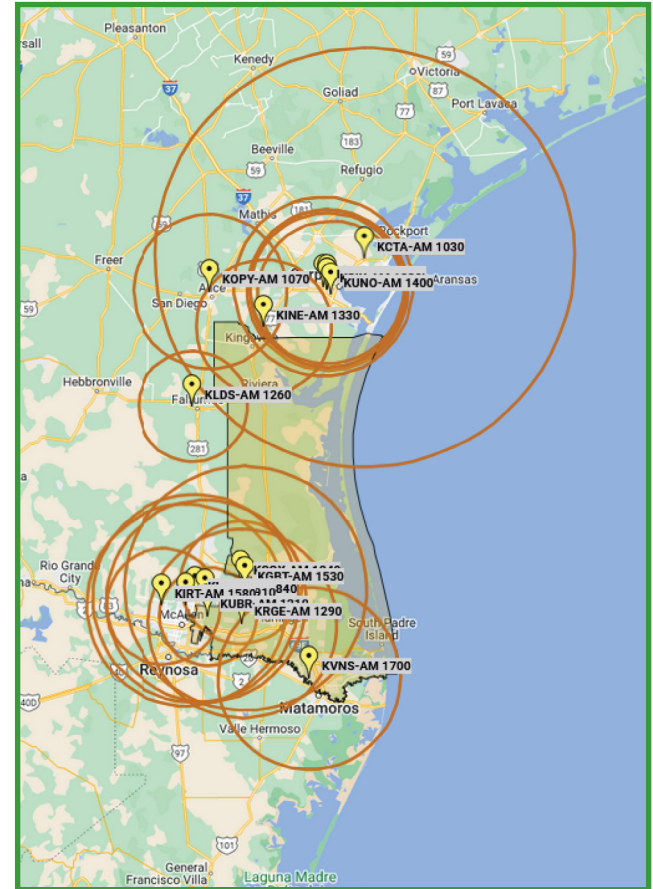

AM Radio in District 34

18 AM STATIONS

Texas AM Radio Stations
Are Popular and FREE Options
for News, Sports, Music,
Religious, Spanish and
Asian Programming

DID YOU KNOW?

7 MILLION TEXANS
Do Not Have Internet Access
"MINIMUM"
10 Years to Build Out

Impact of Removing AM Radio

- Diminishes station's audience reach, revenue and programming
- Compromises community's emergency preparedness and response
- Weakens community ties and local coverage of school sports, news and elections