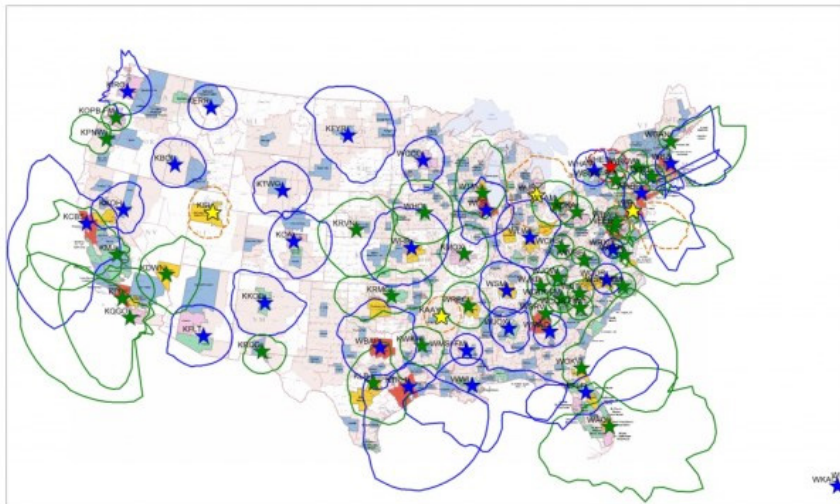

Primary Entry Point EAS Stations

- “Battle-Hardened” facilities represent significant Federal investment in more than 70 radio stations, nationwide
- 90% of these PEP stations are on the AM Band
- These stations serve as the Primary Entry Points for national Emergency Alert System traffic during a national emergency
- They are upgraded to stay on-the-air for 30 days
- FOUR in Texas, ALL are AM: KLBJ Austin, WBAP Dallas-Fort Worth, KROD El Paso, KTRH Houston

Texas Association of Broadcasters

FEMA