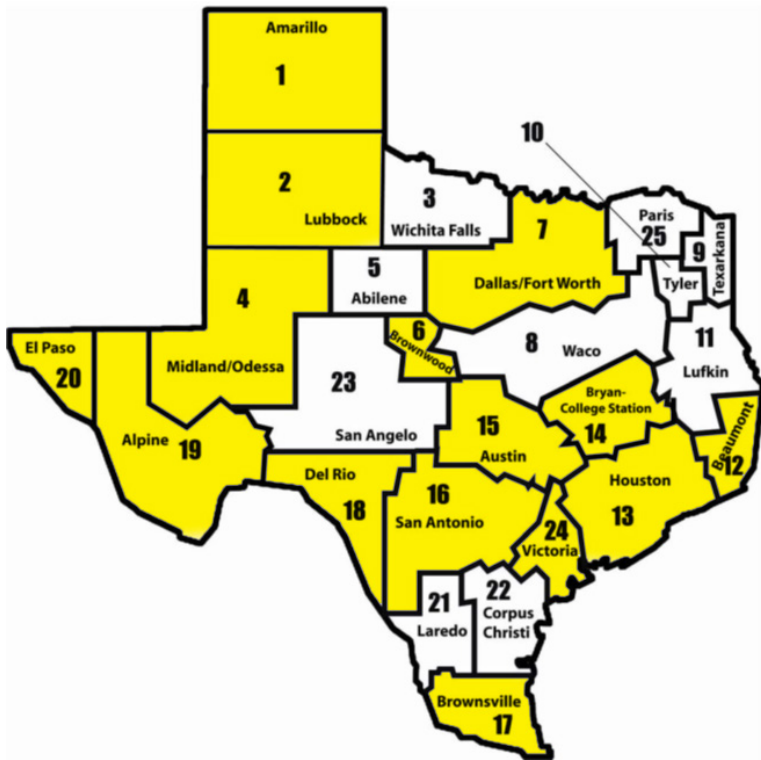

# AM Radio Stations are the Backbone of the Texas State Emergency Alert System

## Texas State EAS Regions

15 Texas EAS regions rely on AM Radio stations to receive and issue emergency alerts

## Texas EAS Local Primary Stations