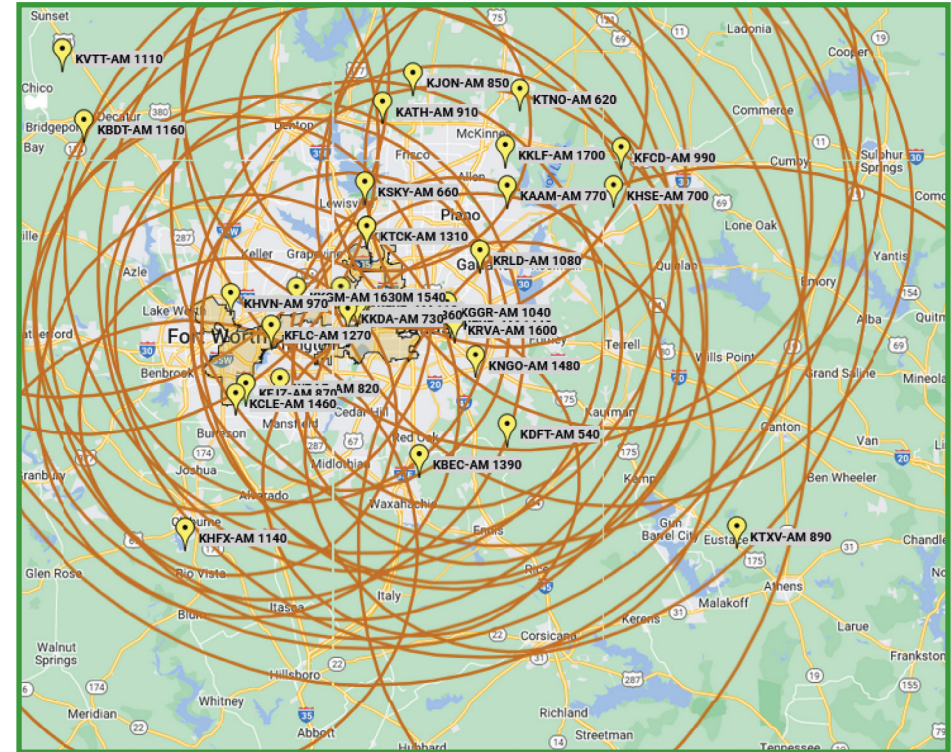

AM Radio in District 33

31 AM STATIONS

Texas AM Radio Stations
Are Popular and FREE Options
for News, Sports, Music,
Religious, Spanish and
Asian Programming

DID YOU KNOW?

7 MILLION TEXANS
Do Not Have Internet Access
"MINIMUM"
10 Years to Build Out

Impact of Removing AM Radio

- Diminishes station's audience reach, revenue and programming
- Compromises community's emergency preparedness and response
- Weakens community ties and local coverage of school sports, news and elections