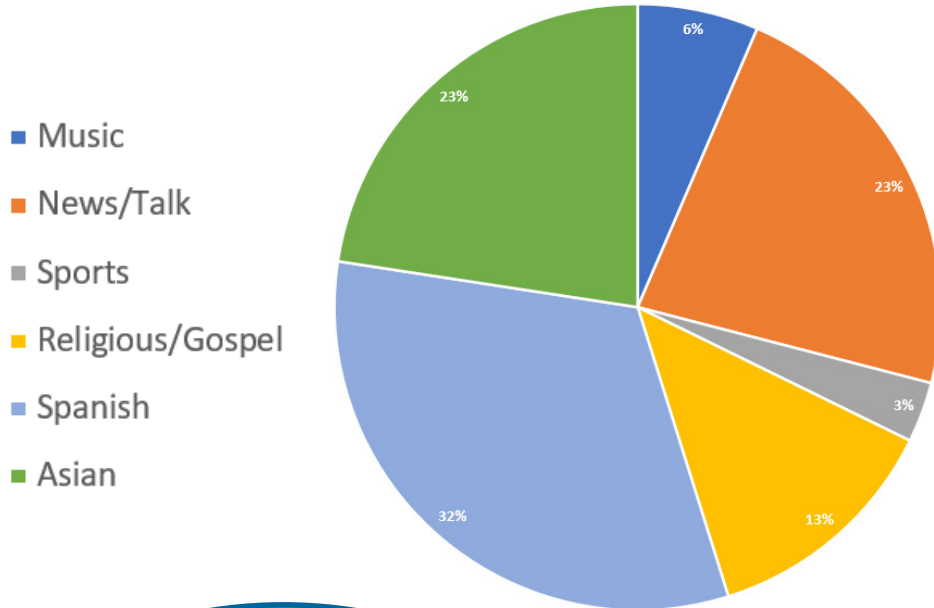

AM Radio in District 33

31 AM STATIONS

Texas AM Radio Stations
Are Popular and FREE Options
for News, Sports, Music,
Religious, Spanish and
Asian Programming

DID YOU KNOW?

7 MILLION TEXANS
Do Not Have Internet Access
"MINIMUM"
10 Years to Build Out

Impact of Removing AM Radio

- Diminishes station's audience reach, revenue and programming
- Compromises community's emergency preparedness and response
- Weakens community ties and local coverage of school sports, news and elections