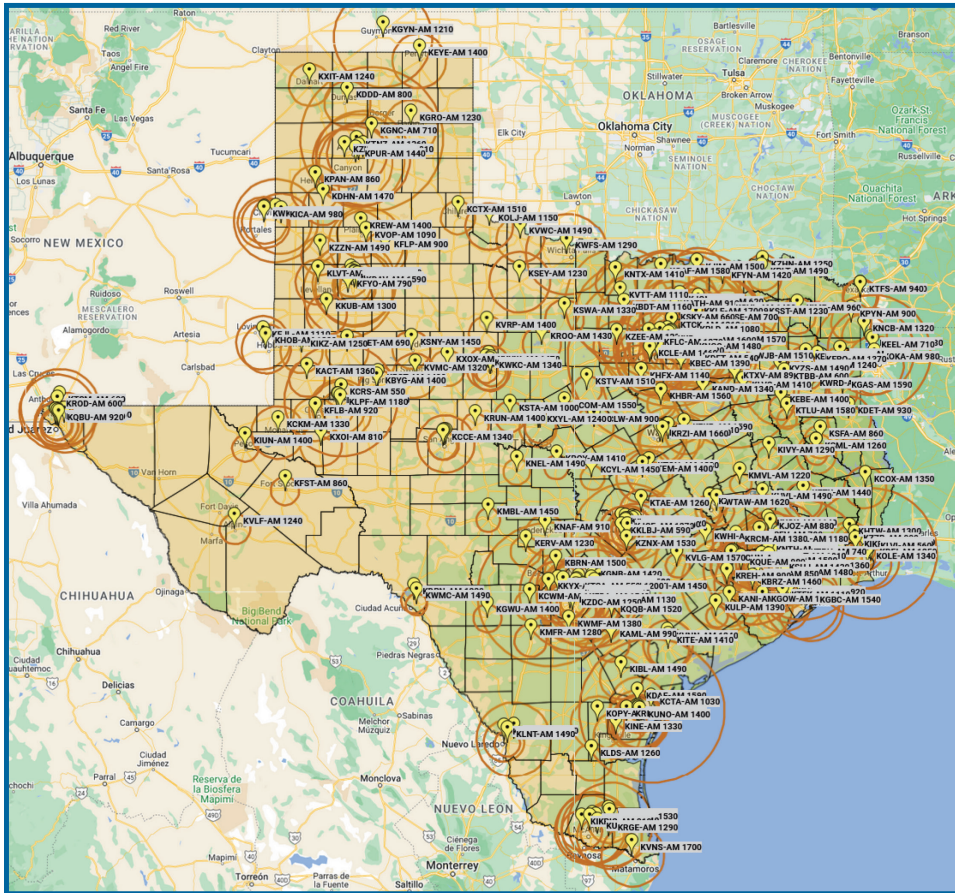

278 AM Radio Stations Serve the Lone Star State

Statewide Radio Audience

23,999,300

Texans Listening to AM Radio

6,697,900 = 27.9%

Texas DMAs with AM Radio Reach

STATE	Radio Audience	AM Reach	
Texas	23,999,300	6,697,900	27.9%
DMA	Radio Audience	AM Reach	
Abilene/Sweetwater	228,600	37,200	16.3%
Amarillo	394,600	79,900	20.2%
Austin	2,044,500	656,000	32.1%
Beaumont/Port Arthur	343,100	66,900	19.5%
Corpus Christi	441,700	125,800	28.5%
Dallas/Fort Worth	6,735,900	2,076,800	30.8%
El Paso	847,100	201,900	23.8%
Rio Grande Valley	1,041,900	189,800	18.2%
Houston	5,998,100	1,774,500	29.6%
Laredo	200,000	14,100	7.1%
Lubbock	347,500	67,900	19.5%
Odessa/Midland	331,000	70,700	21.4%
San Angelo	110,200	15,000	13.6%
San Antonio	2,324,300	967,100	41.6%
Sherman	259,700	67,800	26.1%
Shreveport/Texarkana	719,000	160,400	22.3%
Tyler/Longview	569,800	85,600	15.0%
Victoria	68,800	19,100	27.8%
Waco/Temple/Bryan	863,600	229,000	26.5%
Wichita Falls	314,000	54,600	17.4%