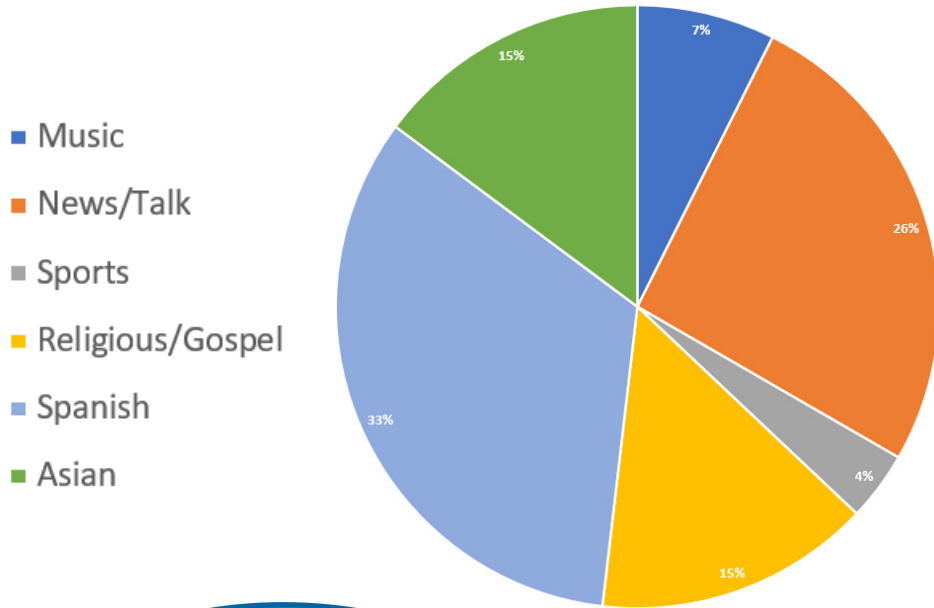

AM Radio in District 32

27 AM STATIONS

Texas AM Radio Stations Are Popular and FREE Options for News, Sports, Music, Religious, Spanish and Asian Programming

DID YOU KNOW?

7 MILLION TEXANS Do Not Have Internet Access
"MINIMUM"
10 Years to Build Out

Impact of Removing AM Radio

- Diminishes station’s audience reach, revenue and programming
- Compromises community’s emergency preparedness and response
- Weakens community ties and local coverage of school sports, news and elections