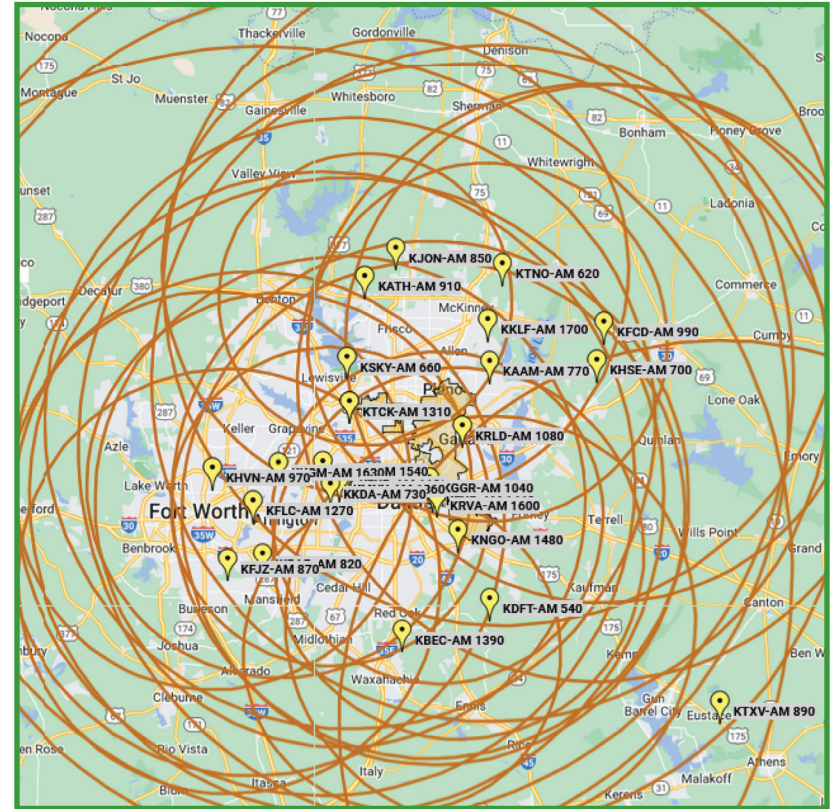

AM Radio in District 32

27 AM STATIONS

Texas AM Radio Stations Are Popular and FREE Options for News, Sports, Music, Religious, Spanish and Asian Programming

DID YOU KNOW?

7 MILLION TEXANS Do Not Have Internet Access
"MINIMUM"
10 Years to Build Out

Impact of Removing AM Radio

- Diminishes station’s audience reach, revenue and programming
- Compromises community’s emergency preparedness and response
- Weakens community ties and local coverage of school sports, news and elections