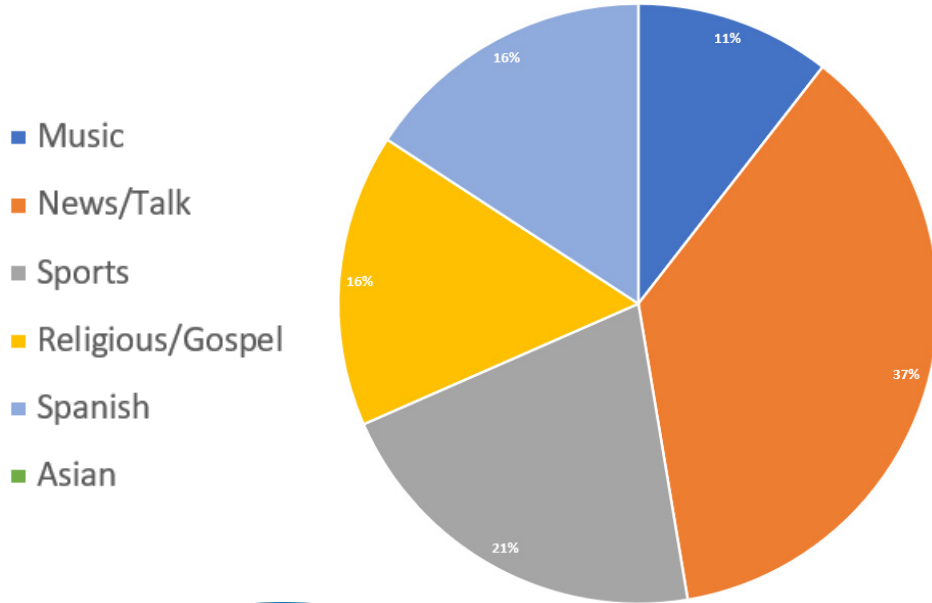

AM Radio in District 31

19 AM STATIONS

**Texas AM Radio Stations
Are Popular and FREE Options
for News, Sports, Music,
Religious, Spanish and
Asian Programming**

**DID YOU
KNOW?**

**7 MILLION TEXANS
Do Not Have Internet Access
"MINIMUM"
10 Years to Build Out**

Impact of Removing AM Radio

- Diminishes station's audience reach, revenue and programming
- Compromises community's emergency preparedness and response
- Weakens community ties and local coverage of school sports, news and elections