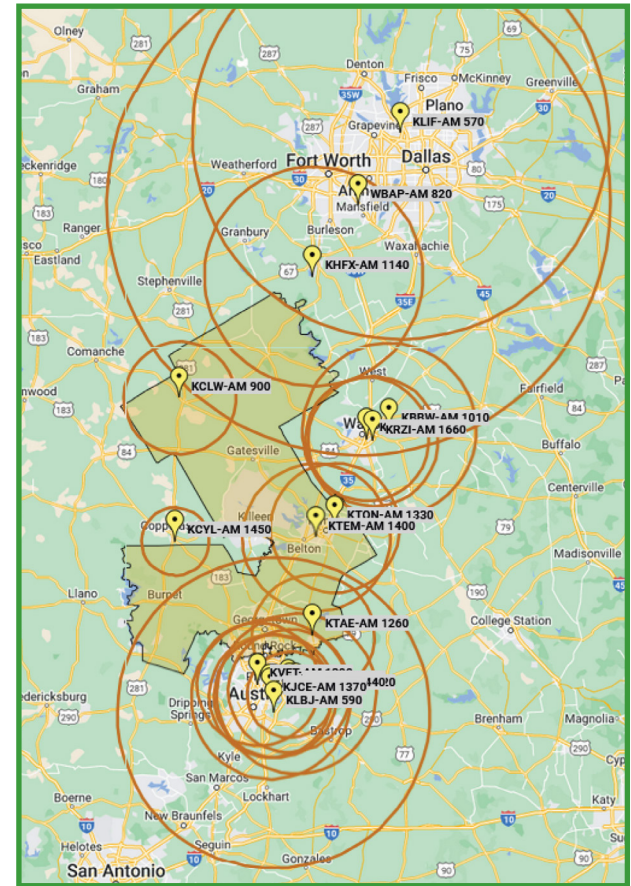

AM Radio in District 31

19 AM STATIONS

**Texas AM Radio Stations
Are Popular and FREE Options
for News, Sports, Music,
Religious, Spanish and
Asian Programming**

**DID YOU
KNOW?**

**7 MILLION TEXANS
Do Not Have Internet Access
"MINIMUM"
10 Years to Build Out**

Impact of Removing AM Radio

- Diminishes station's audience reach, revenue and programming
- Compromises community's emergency preparedness and response
- Weakens community ties and local coverage of school sports, news and elections