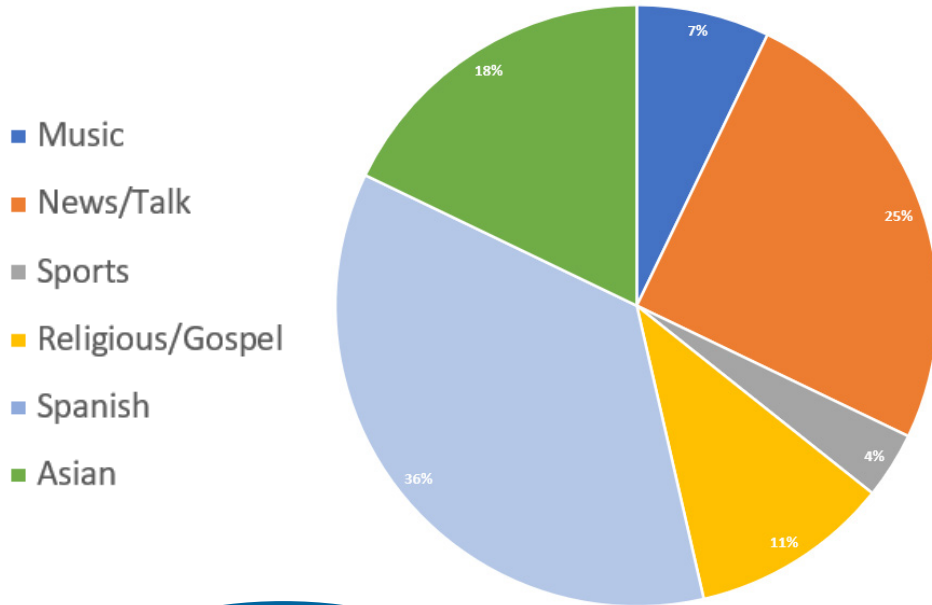

AM Radio in District 30

28 AM STATIONS

Texas AM Radio Stations
Are Popular and FREE Options
for News, Sports, Music,
Religious, Spanish and
Asian Programming

**DID YOU
KNOW?**

**7 MILLION TEXANS
Do Not Have Internet Access**
"MINIMUM"
10 Years to Build Out

Impact of Removing AM Radio

- Diminishes station's audience reach, revenue and programming
- Compromises community's emergency preparedness and response
- Weakens community ties and local coverage of school sports, news and elections