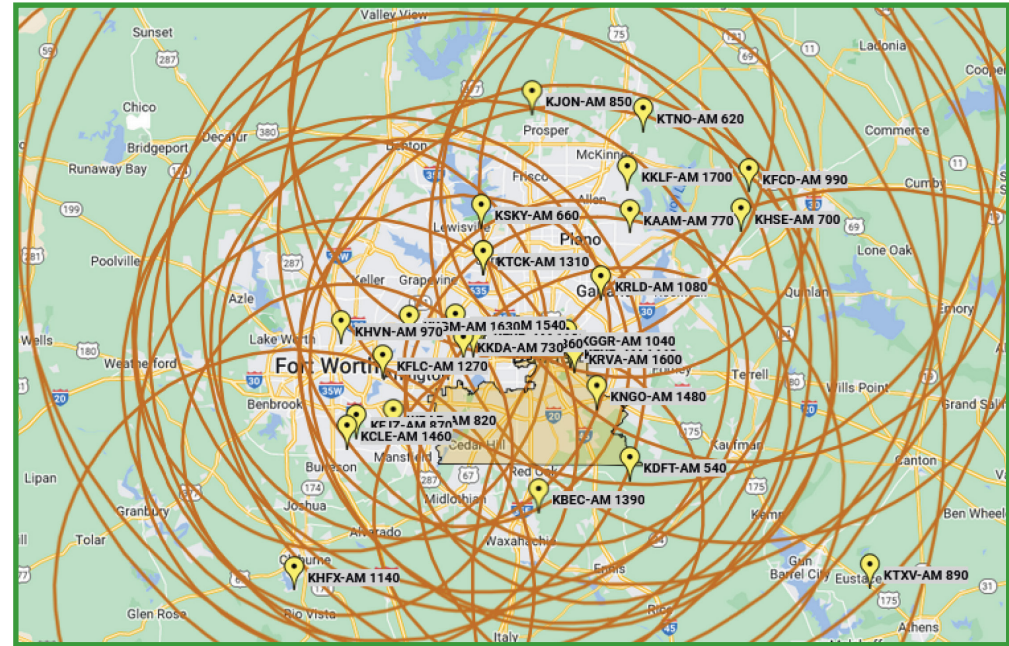

AM Radio in District 30

28 AM STATIONS

Texas AM Radio Stations
Are Popular and FREE Options
for News, Sports, Music,
Religious, Spanish and
Asian Programming

**DID YOU
KNOW?**

**7 MILLION TEXANS
Do Not Have Internet Access**
"MINIMUM"
10 Years to Build Out

Impact of Removing AM Radio

- Diminishes station's audience reach, revenue and programming
- Compromises community's emergency preparedness and response
- Weakens community ties and local coverage of school sports, news and elections