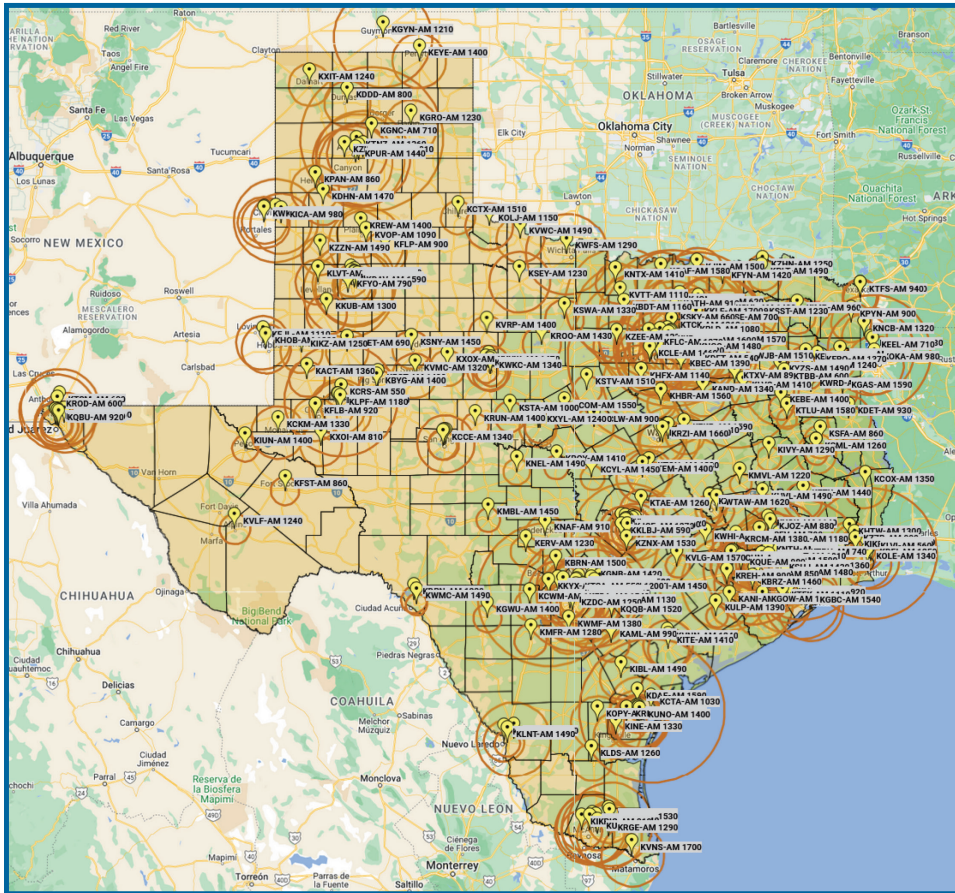

## Texas DMAs with AM Radio Reach

STATE	Radio Audience	AM Reach	
Texas	23,999,300	6,697,900	27.9%
DMA	Radio Audience	AM Reach	
Abilene/Sweetwater	228,600	37,200	16.3%
Amarillo	394,600	79,900	20.2%
Austin	2,044,500	656,000	32.1%
Beaumont/Port Arthur	343,100	66,900	19.5%
Corpus Christi	441,700	125,800	28.5%
Dallas/Fort Worth	6,735,900	2,076,800	30.8%
El Paso	847,100	201,900	23.8%
Rio Grande Valley	1,041,900	189,800	18.2%
Houston	5,998,100	1,774,500	29.6%
Laredo	200,000	14,100	7.1%
Lubbock	347,500	67,900	19.5%
Odessa/Midland	331,000	70,700	21.4%
San Angelo	110,200	15,000	13.6%
San Antonio	2,324,300	967,100	41.6%
Sherman	259,700	67,800	26.1%
Shreveport/Texarkana	719,000	160,400	22.3%
Tyler/Longview	569,800	85,600	15.0%
Victoria	68,800	19,100	27.8%
Waco/Temple/Bryan	863,600	229,000	26.5%
Wichita Falls	314,000	54,600	17.4%