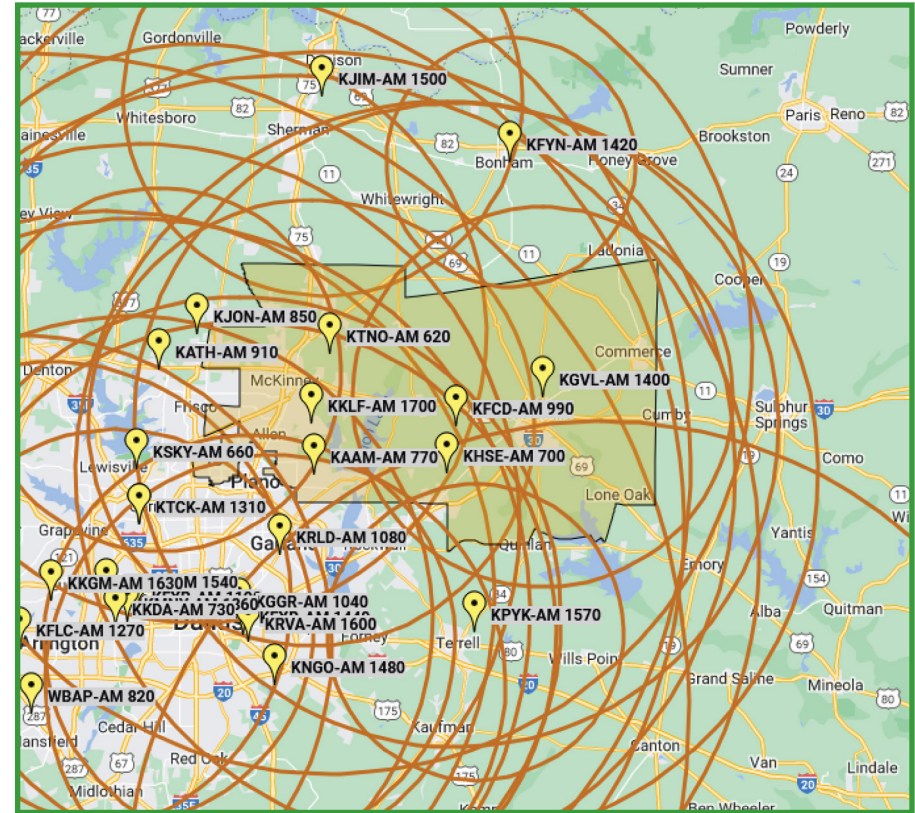

AM Radio in District 3

27 AM STATIONS

Texas AM Radio Stations
Are Popular and FREE Options
for News, Sports, Music,
Religious, Spanish and
Asian Programming

DID YOU KNOW?

7 MILLION TEXANS
Do Not Have Internet Access
"MINIMUM"
10 Years to Build Out

Impact of Removing AM Radio

- Diminishes station's audience reach, revenue and programming
- Compromises community's emergency preparedness and response
- Weakens community ties and local coverage of school sports, news and elections