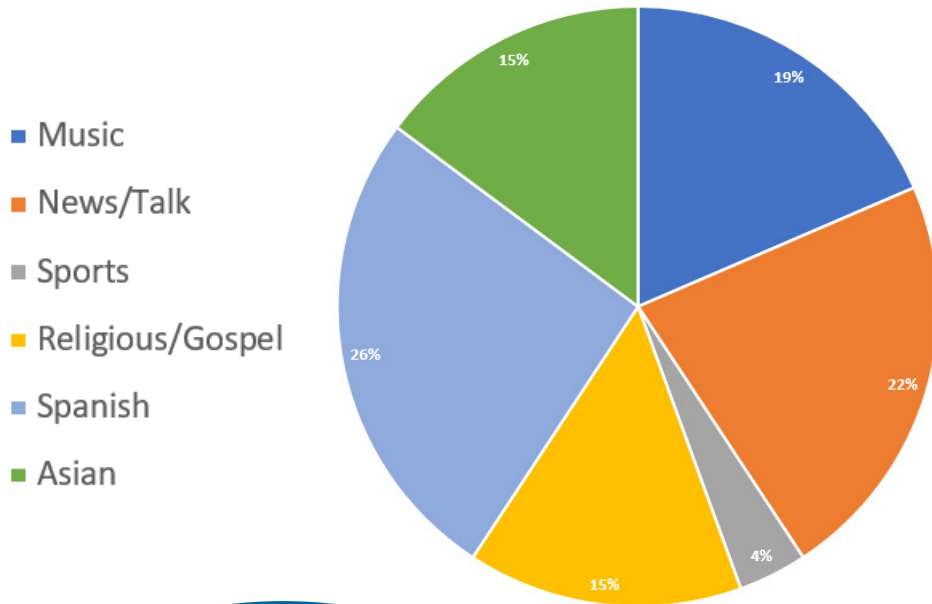

## 27 AM STATIONS

Texas AM Radio Stations  
Are Popular and FREE Options  
for News, Sports, Music,  
Religious, Spanish and  
Asian Programming