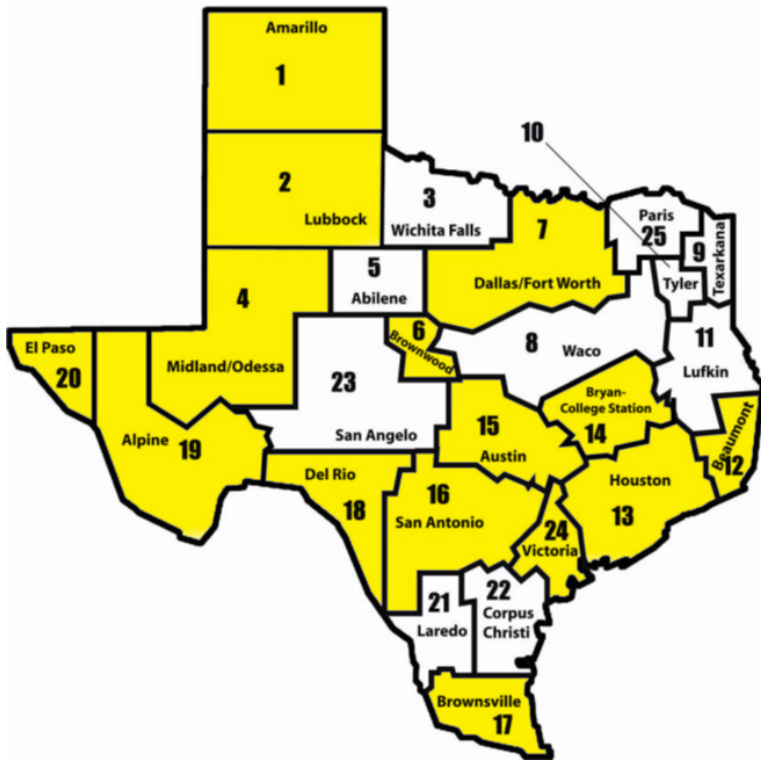

AM Radio Stations are the Backbone of the Texas State Emergency Alert System

Texas State EAS Regions

15 Texas EAS regions rely on AM Radio stations to receive and issue emergency alerts

Texas EAS Local Primary Stations

Abilene

LP-1: KEAN (105.1 FM)
LP-2: KEYJ (107.9 FM)

Alpine

LP-1: KVLF (1240 AM)
LP-2: KFST (94.3 FM)

Amarillo

LP-1: KGNC (710 AM)
LP-2: KGNC (97.9 FM)

Austin

LP-1: KLBJ (590 AM)
LP-2: KASE (100.7 FM)

Houston

LP-1: KTRH (740 AM)
LP-2: KLAT (1010 AM)

Laredo

LP-1: KRRG (98.1 FM)
LP-2: KQUR (94.9 FM)

Lubbock

LP-1: KFYO (790 AM)
LP-2: KKYN (106.9 FM)

Lufkin-Nacogdoches

LP-1: KOOI (106.5 FM)
LP-2: KYKS (105.1 FM)

Texarkana

LP-1: KKYR (102.5 FM)
LP-2: Vacant

Tyler-Longview

LP-1: KNUE (101.5 FM)
LP-2: KYKX (105.7 FM)

Victoria

LP-1: KIXS (107.9 FM)
LP-2: KVNN (1340 AM)

Waco

LP-1: WACO (99.9 FM)
LP-2: KWTX (97.5 FM)