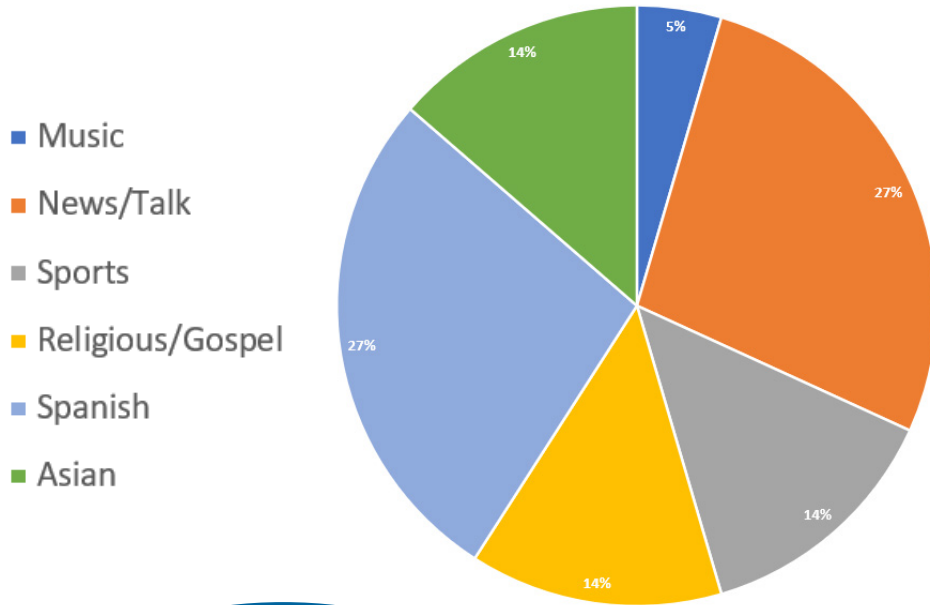

AM Radio in District 29

22 AM STATIONS

Texas AM Radio Stations
Are Popular and FREE Options
for News, Sports, Music,
Religious, Spanish and
Asian Programming

DID YOU KNOW?

7 MILLION TEXANS
Do Not Have Internet Access
"MINIMUM"
10 Years to Build Out

Impact of Removing AM Radio

- Diminishes station's audience reach, revenue and programming
- Compromises community's emergency preparedness and response
- Weakens community ties and local coverage of school sports, news and elections