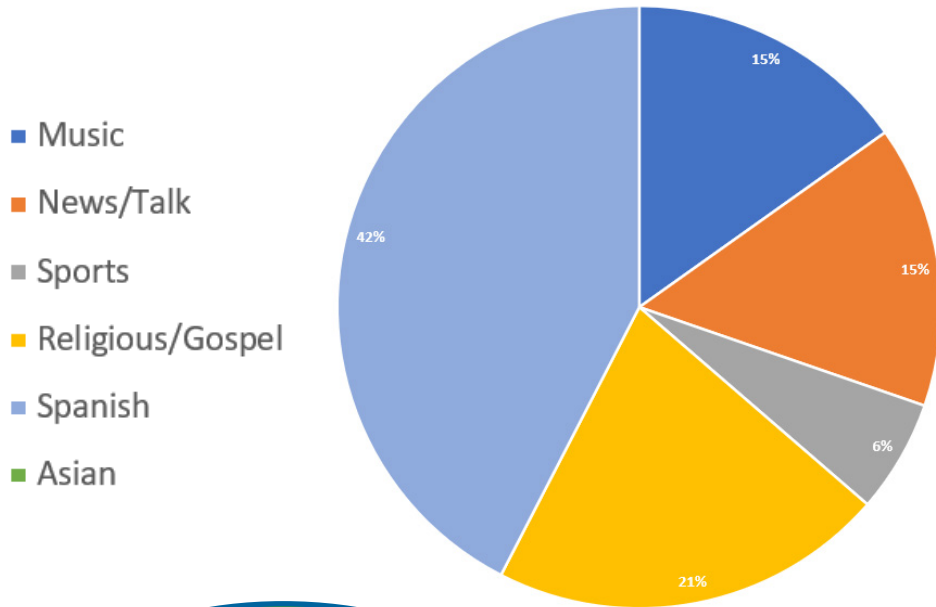

AM Radio in District 28

33 AM STATIONS

- Music
- News/Talk
- Sports
- Religious/Gospel
- Spanish
- Asian

**Texas AM Radio Stations
Are Popular and FREE Options
for News, Sports, Music,
Religious, Spanish and
Asian Programming**

**DID YOU
KNOW?**

**7 MILLION TEXANS
Do Not Have Internet Access**
"MINIMUM"
10 Years to Build Out