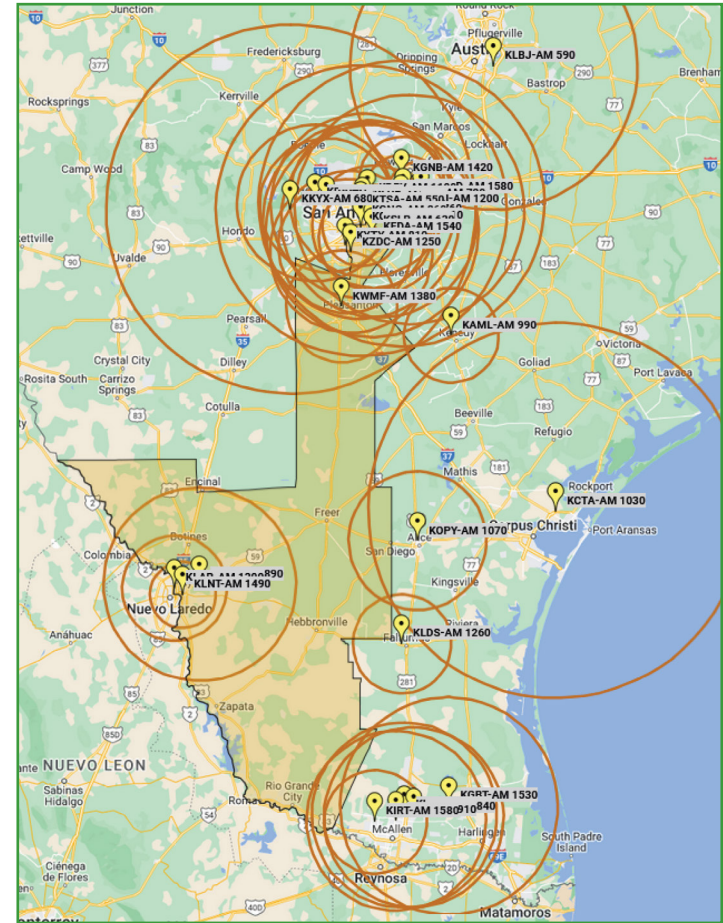

Impact of Removing AM Radio

- Diminishes station's audience reach, revenue and programming
- Compromises community's emergency preparedness and response
- Weakens community ties and local coverage of school sports, news and elections