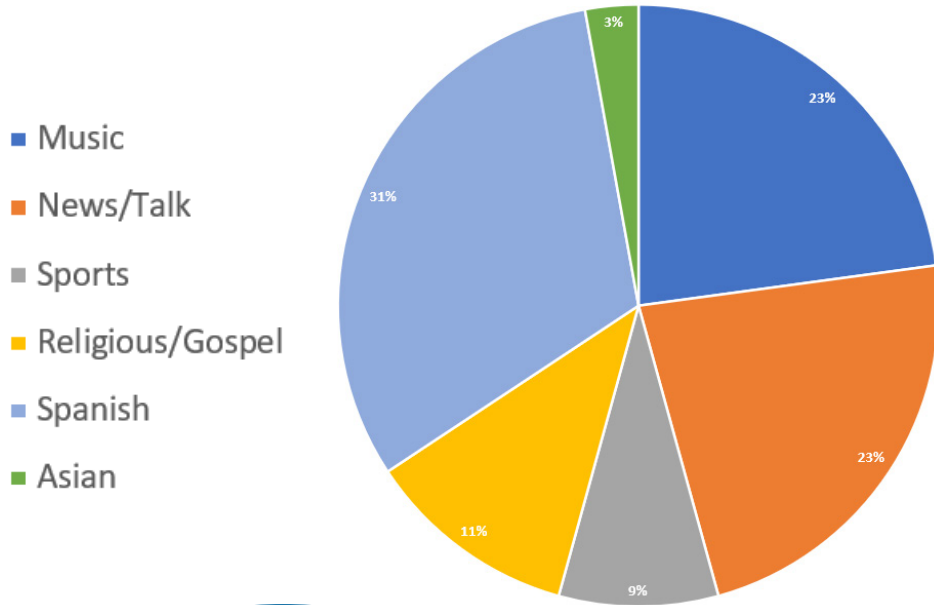

AM Radio in District 27

35 AM STATIONS

Texas AM Radio Stations
Are Popular and FREE Options
for News, Sports, Music,
Religious, Spanish and
Asian Programming

DID YOU KNOW?

7 MILLION TEXANS
Do Not Have Internet Access
"MINIMUM"
10 Years to Build Out