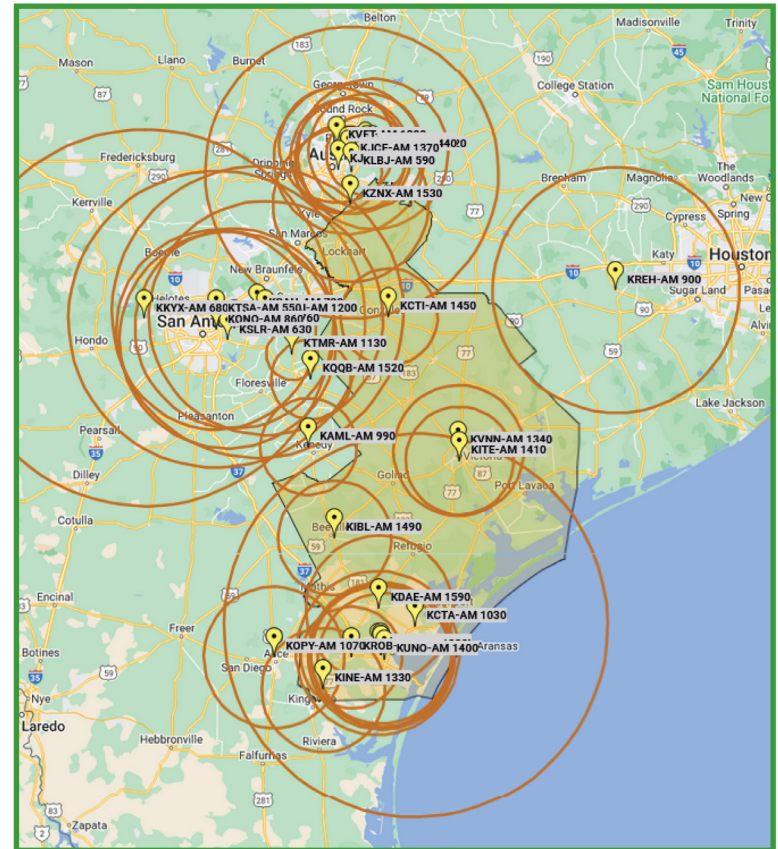

AM Radio in District 27

35 AM STATIONS

Texas AM Radio Stations
Are Popular and FREE Options
for News, Sports, Music,
Religious, Spanish and
Asian Programming

DID YOU KNOW? 

7 MILLION TEXANS
Do Not Have Internet Access
"MINIMUM"
10 Years to Build Out