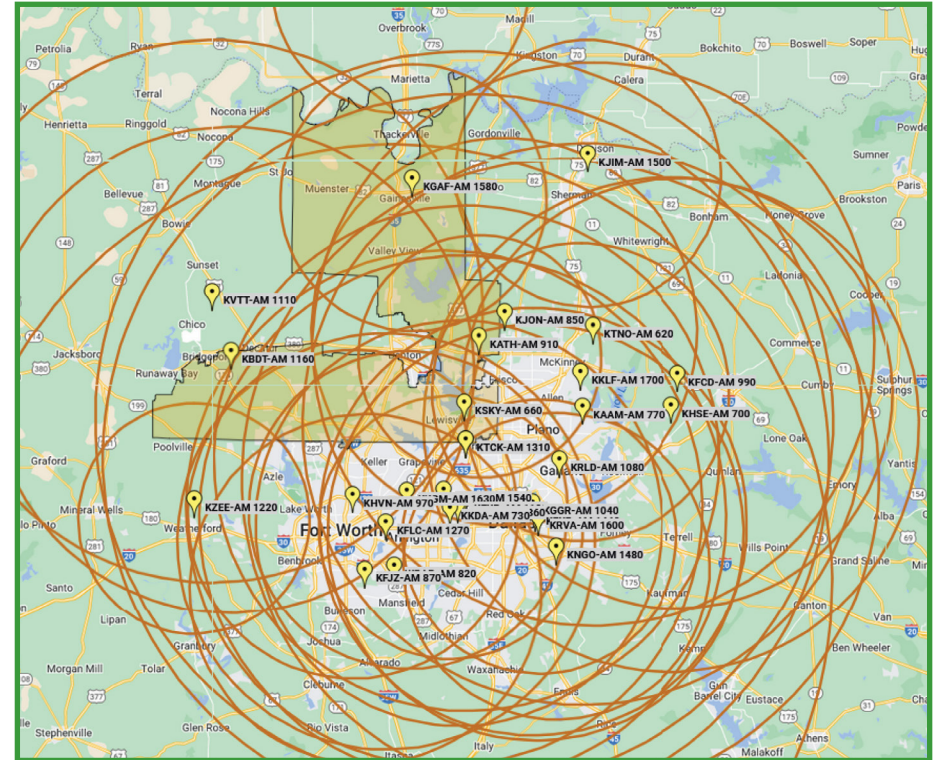

AM Radio in District 26

30 AM STATIONS

Texas AM Radio Stations Are Popular and FREE Options for News, Sports, Music, Religious, Spanish and Asian Programming

DID YOU KNOW?

7 MILLION TEXANS
Do Not Have Internet Access
"MINIMUM"
10 Years to Build Out

Impact of Removing AM Radio

- Diminishes station's audience reach, revenue and programming
- Compromises community's emergency preparedness and response
- Weakens community ties and local coverage of school sports, news and elections