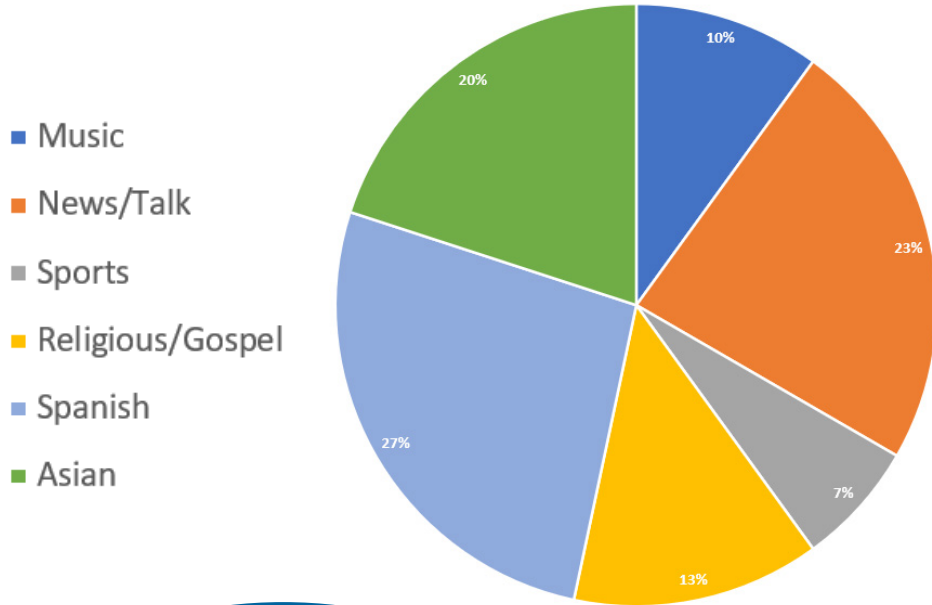

AM Radio in District 26

30 AM STATIONS

Texas AM Radio Stations Are Popular and FREE Options for News, Sports, Music, Religious, Spanish and Asian Programming

DID YOU KNOW?

7 MILLION TEXANS
Do Not Have Internet Access
"MINIMUM"
10 Years to Build Out

Impact of Removing AM Radio

- Diminishes station's audience reach, revenue and programming
- Compromises community's emergency preparedness and response
- Weakens community ties and local coverage of school sports, news and elections