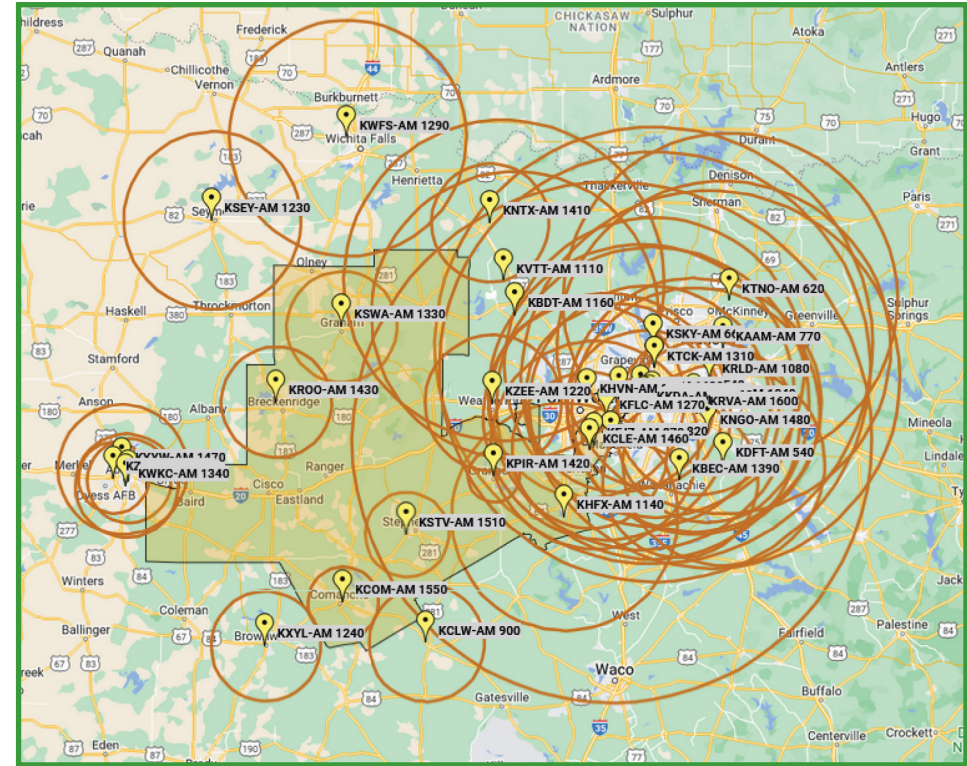

AM Radio in District 25

40 AM STATIONS

**Texas AM Radio Stations
Are Popular and FREE Options
for News, Sports, Music,
Religious, Spanish and
Asian Programming**

**DID YOU
KNOW?**

**7 MILLION TEXANS
Do Not Have Internet Access**
"MINIMUM"
10 Years to Build Out

Impact of Removing AM Radio

- Diminishes station's audience reach, revenue and programming
- Compromises community's emergency preparedness and response
- Weakens community ties and local coverage of school sports, news and elections