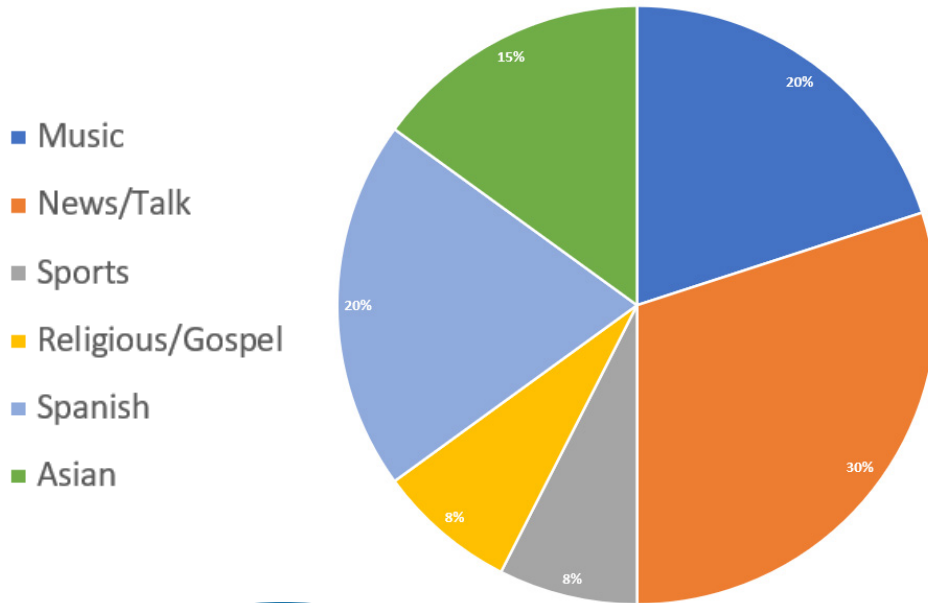

AM Radio in District 25

40 AM STATIONS

**Texas AM Radio Stations
Are Popular and FREE Options
for News, Sports, Music,
Religious, Spanish and
Asian Programming**

**DID YOU
KNOW?**

**7 MILLION TEXANS
Do Not Have Internet Access**
"MINIMUM"
10 Years to Build Out

Impact of Removing AM Radio

- Diminishes station's audience reach, revenue and programming
- Compromises community's emergency preparedness and response
- Weakens community ties and local coverage of school sports, news and elections