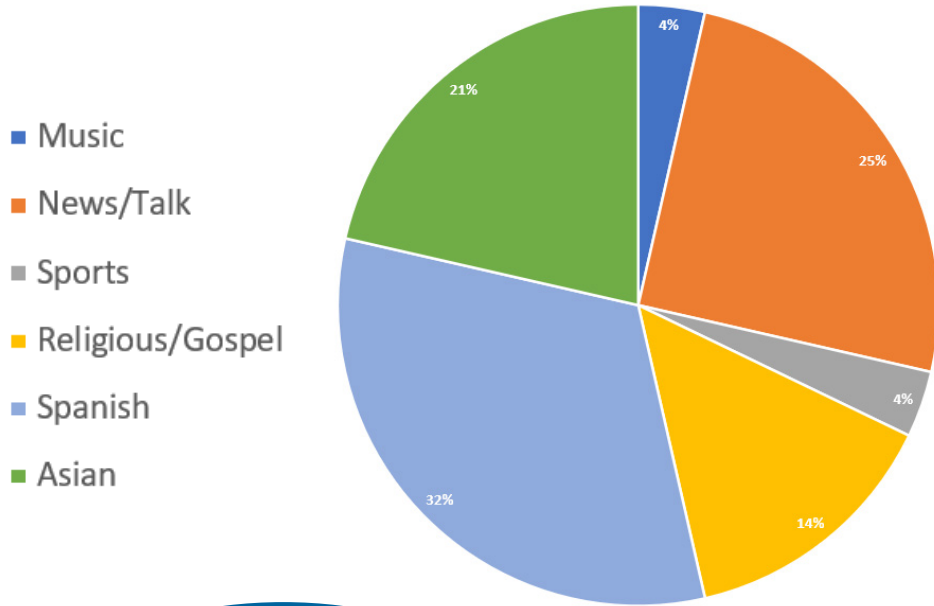

AM Radio in District 24

28 AM STATIONS

Texas AM Radio Stations Are Popular and FREE Options for News, Sports, Music, Religious, Spanish and Asian Programming

DID YOU KNOW?

7 MILLION TEXANS Do Not Have Internet Access
"MINIMUM"
10 Years to Build Out

Impact of Removing AM Radio

- Diminishes station’s audience reach, revenue and programming
- Compromises community’s emergency preparedness and response
- Weakens community ties and local coverage of school sports, news and elections