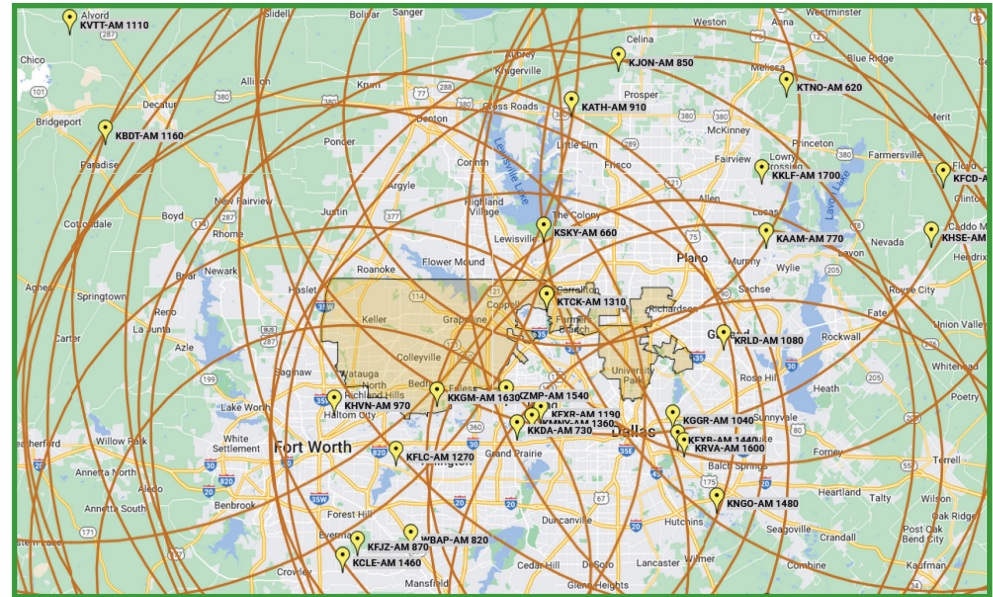

AM Radio in District 24

28 AM STATIONS

Texas AM Radio Stations Are Popular and FREE Options for News, Sports, Music, Religious, Spanish and Asian Programming

DID YOU KNOW?

7 MILLION TEXANS Do Not Have Internet Access
"MINIMUM"
10 Years to Build Out

Impact of Removing AM Radio

- Diminishes station’s audience reach, revenue and programming
- Compromises community’s emergency preparedness and response
- Weakens community ties and local coverage of school sports, news and elections