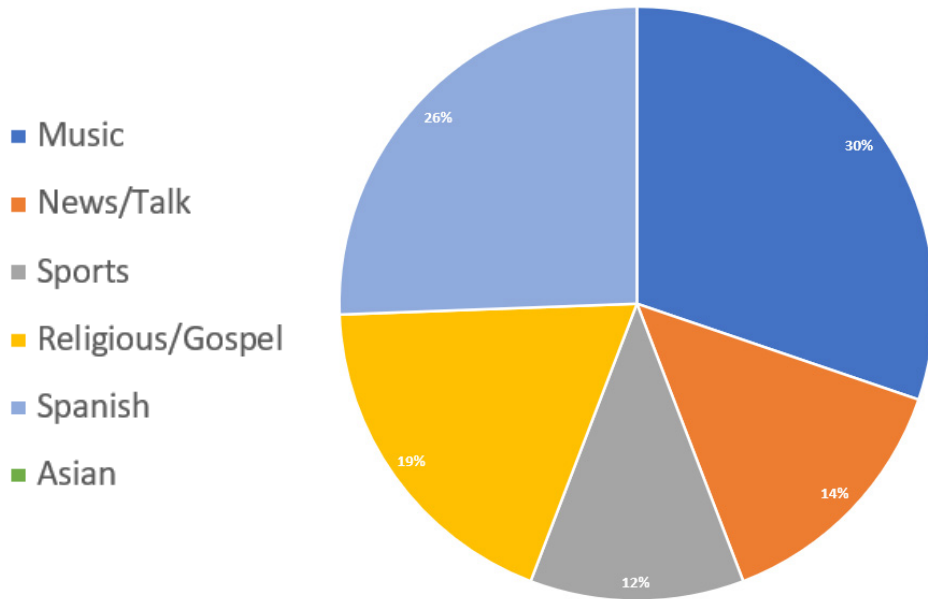

AM Radio in District 23

43 AM STATIONS

Texas AM Radio Stations
Are Popular and FREE Options
for News, Sports, Music,
Religious, Spanish and
Asian Programming

DID YOU KNOW?

7 MILLION TEXANS
Do Not Have Internet Access
"MINIMUM"
10 Years to Build Out

Impact of Removing AM Radio

- Diminishes station's audience reach, revenue and programming
- Compromises community's emergency preparedness and response
- Weakens community ties and local coverage of school sports, news and elections