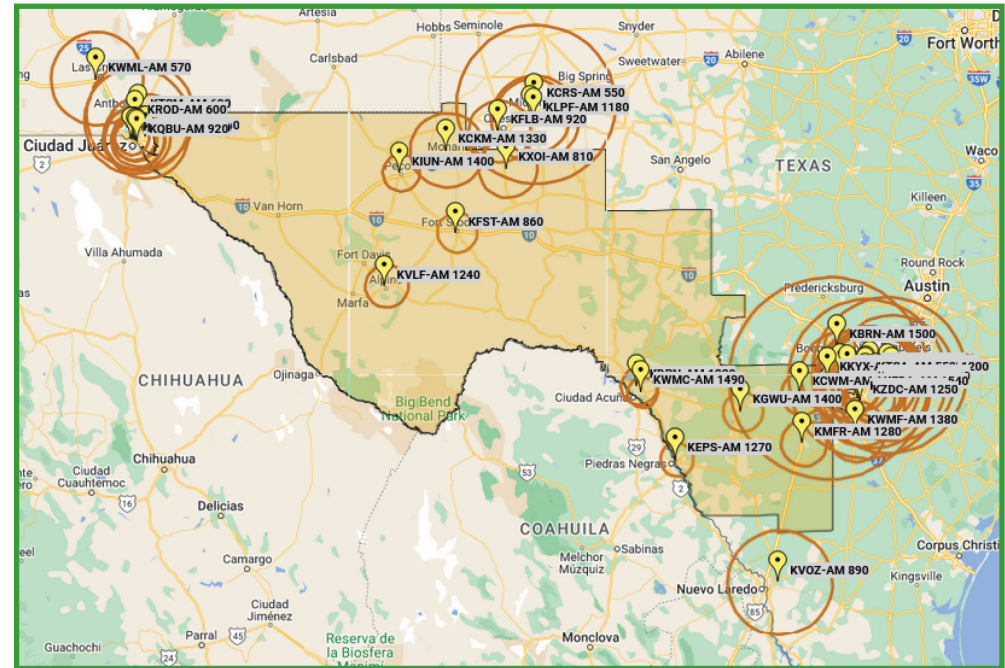

AM Radio in District 23

43 AM STATIONS

Texas AM Radio Stations
Are Popular and FREE Options
for News, Sports, Music,
Religious, Spanish and
Asian Programming

DID YOU KNOW?

7 MILLION TEXANS
Do Not Have Internet Access
"MINIMUM"
10 Years to Build Out

Impact of Removing AM Radio

- Diminishes station's audience reach, revenue and programming
- Compromises community's emergency preparedness and response
- Weakens community ties and local coverage of school sports, news and elections