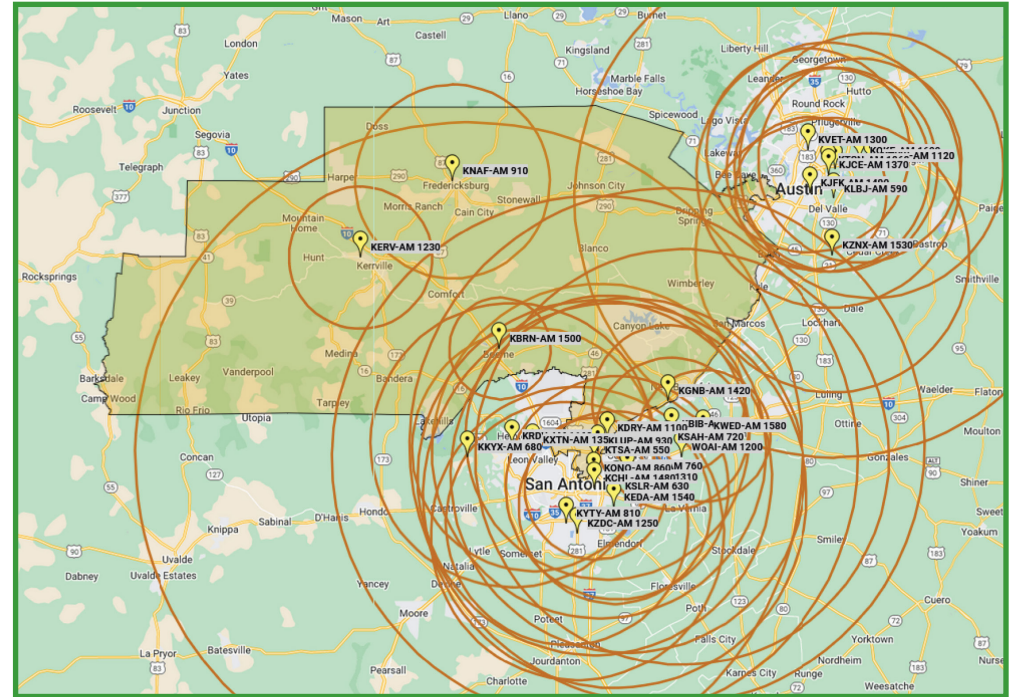

AM Radio in District 21

31 AM STATIONS

Texas AM Radio Stations Are Popular and FREE Options for News, Sports, Music, Religious, Spanish and Asian Programming

DID YOU KNOW?

7 MILLION TEXANS Do Not Have Internet Access
"MINIMUM"
10 Years to Build Out

Impact of Removing AM Radio

- Diminishes station's audience reach, revenue and programming
- Compromises community's emergency preparedness and response
- Weakens community ties and local coverage of school sports, news and elections