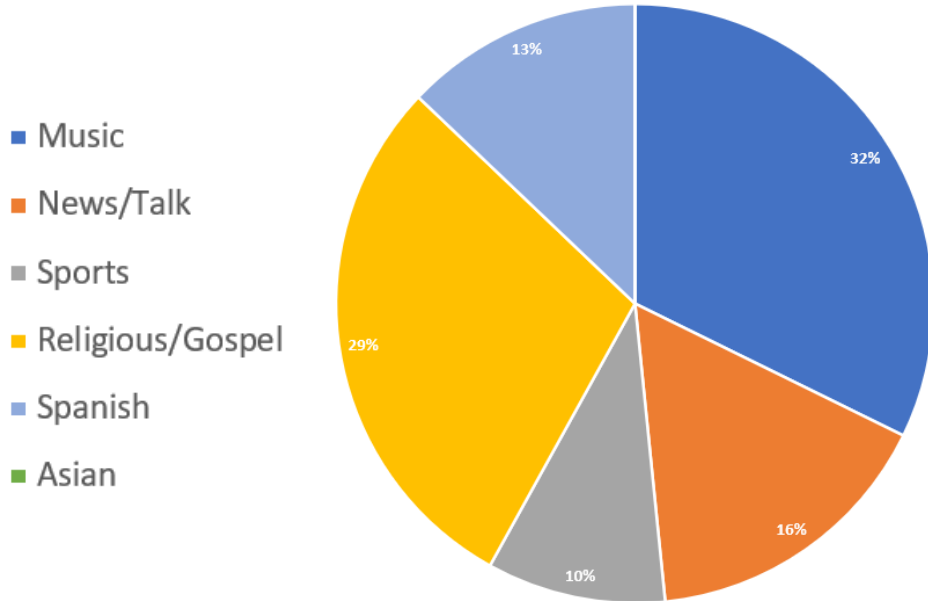

AM Radio in District 21

31 AM STATIONS

Texas AM Radio Stations Are Popular and FREE Options for News, Sports, Music, Religious, Spanish and Asian Programming

DID YOU KNOW?

7 MILLION TEXANS Do Not Have Internet Access
"MINIMUM"
10 Years to Build Out

Impact of Removing AM Radio

- Diminishes station's audience reach, revenue and programming
- Compromises community's emergency preparedness and response
- Weakens community ties and local coverage of school sports, news and elections