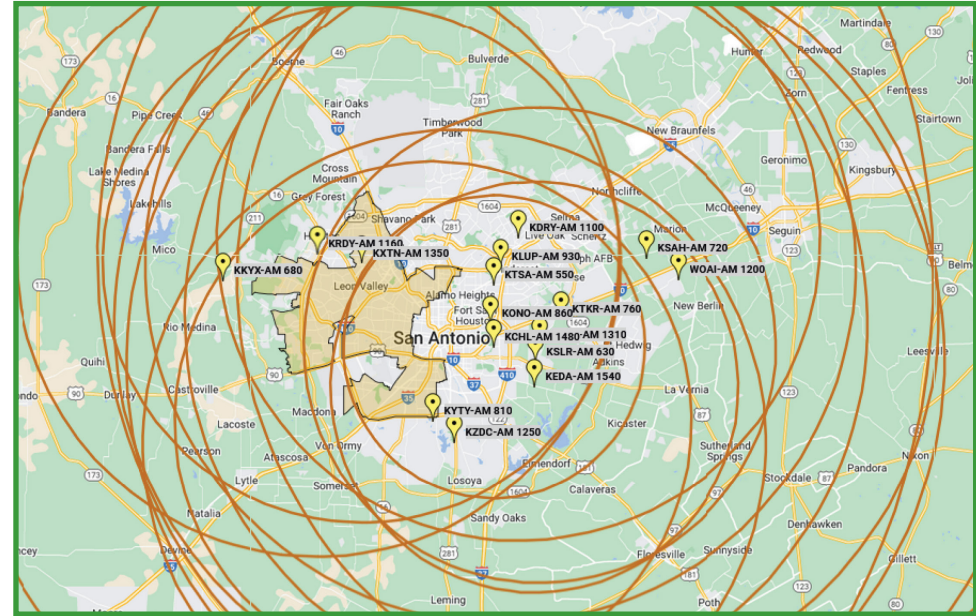

AM Radio in District 20

16 AM STATIONS

Texas AM Radio Stations Are Popular and FREE Options for News, Sports, Music, Religious, Spanish and Asian Programming

DID YOU KNOW?

7 MILLION TEXANS Do Not Have Internet Access
"MINIMUM"
10 Years to Build Out

Impact of Removing AM Radio

- Diminishes station’s audience reach, revenue and programming
- Compromises community’s emergency preparedness and response
- Weakens community ties and local coverage of school sports, news and elections