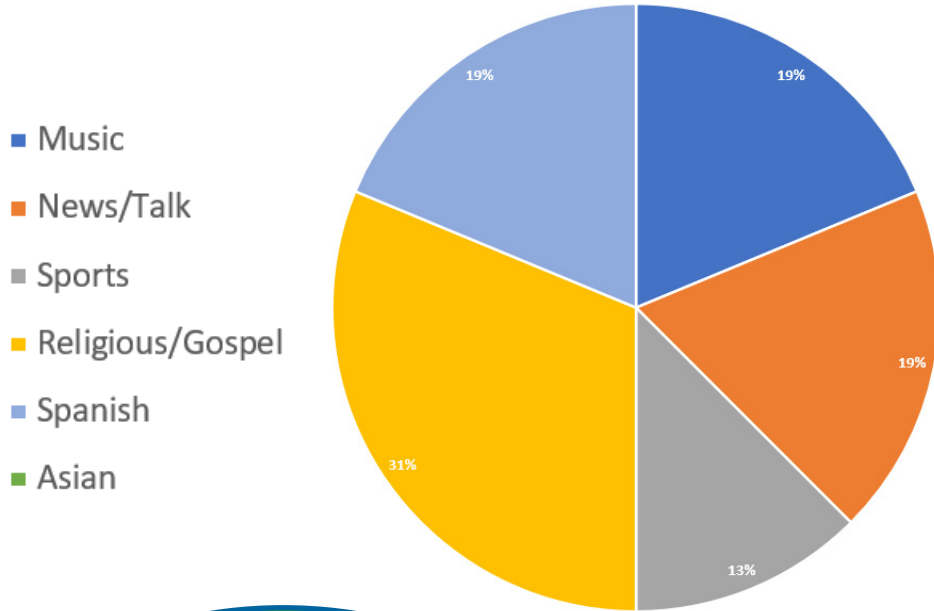

AM Radio in District 20

16 AM STATIONS

Texas AM Radio Stations Are Popular and FREE Options for News, Sports, Music, Religious, Spanish and Asian Programming

DID YOU KNOW?

7 MILLION TEXANS Do Not Have Internet Access
"MINIMUM"
10 Years to Build Out

Impact of Removing AM Radio

- Diminishes station’s audience reach, revenue and programming
- Compromises community’s emergency preparedness and response
- Weakens community ties and local coverage of school sports, news and elections