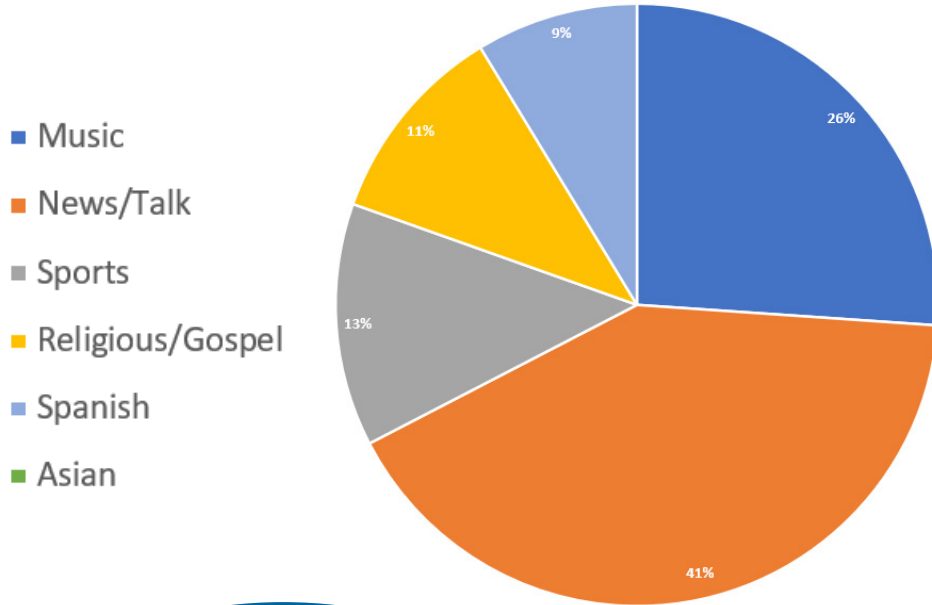

AM Radio in District 19

46 AM STATIONS

Texas AM Radio Stations
Are Popular and FREE Options
for News, Sports, Music,
Religious, Spanish and
Asian Programming

DID YOU KNOW?

7 MILLION TEXANS
Do Not Have Internet Access
"MINIMUM"
10 Years to Build Out

Impact of Removing AM Radio

- Diminishes station's audience reach, revenue and programming
- Compromises community's emergency preparedness and response
- Weakens community ties and local coverage of school sports, news and elections