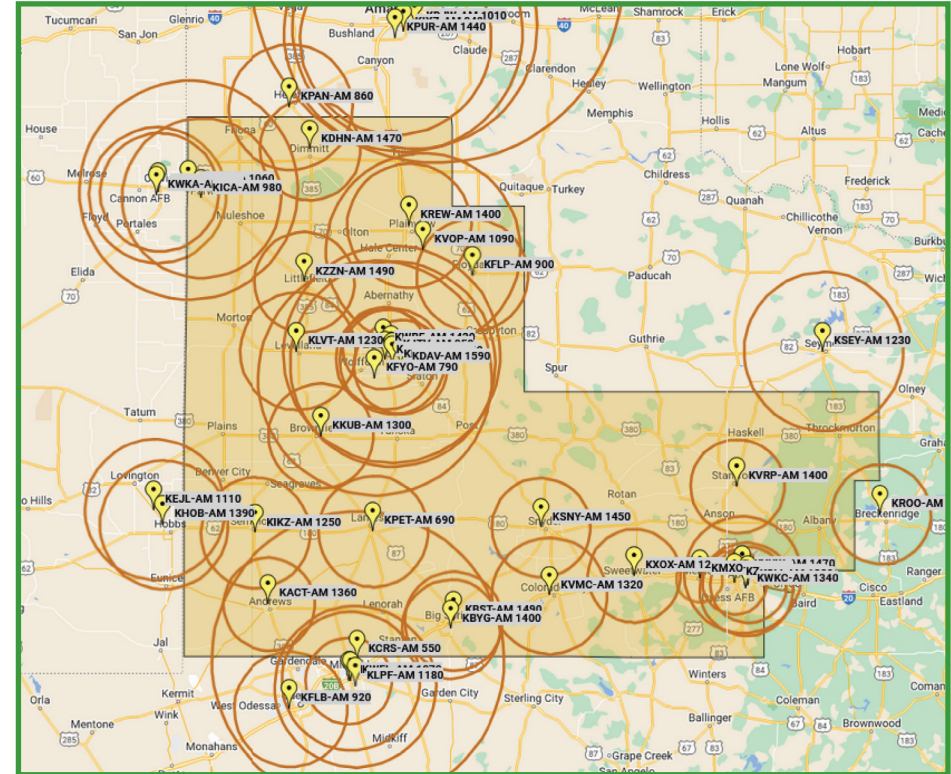

AM Radio in District 19

46 AM STATIONS

Texas AM Radio Stations
Are Popular and FREE Options
for News, Sports, Music,
Religious, Spanish and
Asian Programming

DID YOU KNOW?

7 MILLION TEXANS
Do Not Have Internet Access
"MINIMUM"
10 Years to Build Out

Impact of Removing AM Radio

- Diminishes station's audience reach, revenue and programming
- Compromises community's emergency preparedness and response
- Weakens community ties and local coverage of school sports, news and elections