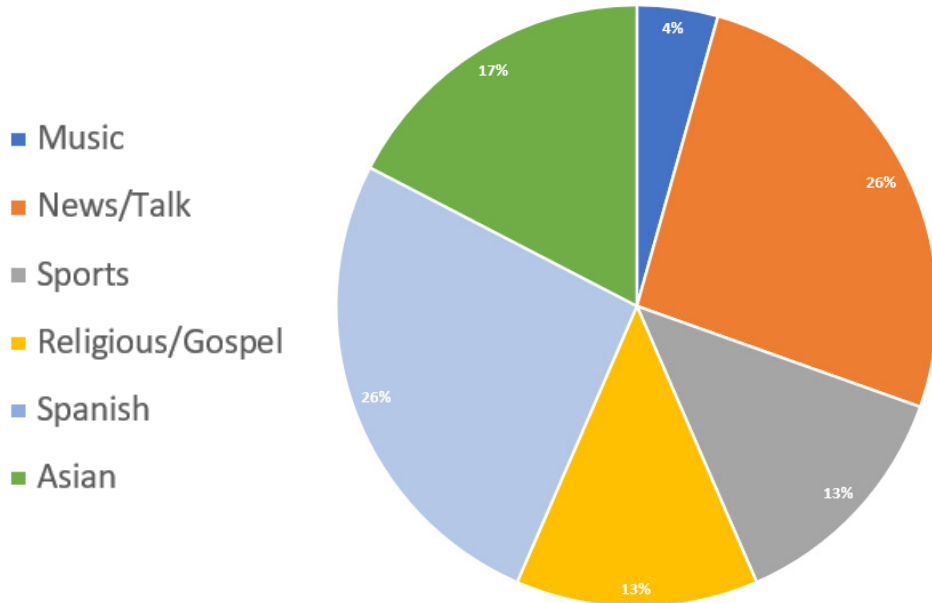

AM Radio in District 18

23 AM STATIONS

Texas AM Radio Stations
Are Popular and FREE Options
for News, Sports, Music,
Religious, Spanish and
Asian Programming

**DID YOU
KNOW?**

**7 MILLION TEXANS
Do Not Have Internet Access
"MINIMUM"
10 Years to Build Out**

Impact of Removing AM Radio

- Diminishes station's audience reach, revenue and programming
- Compromises community's emergency preparedness and response
- Weakens community ties and local coverage of school sports, news and elections