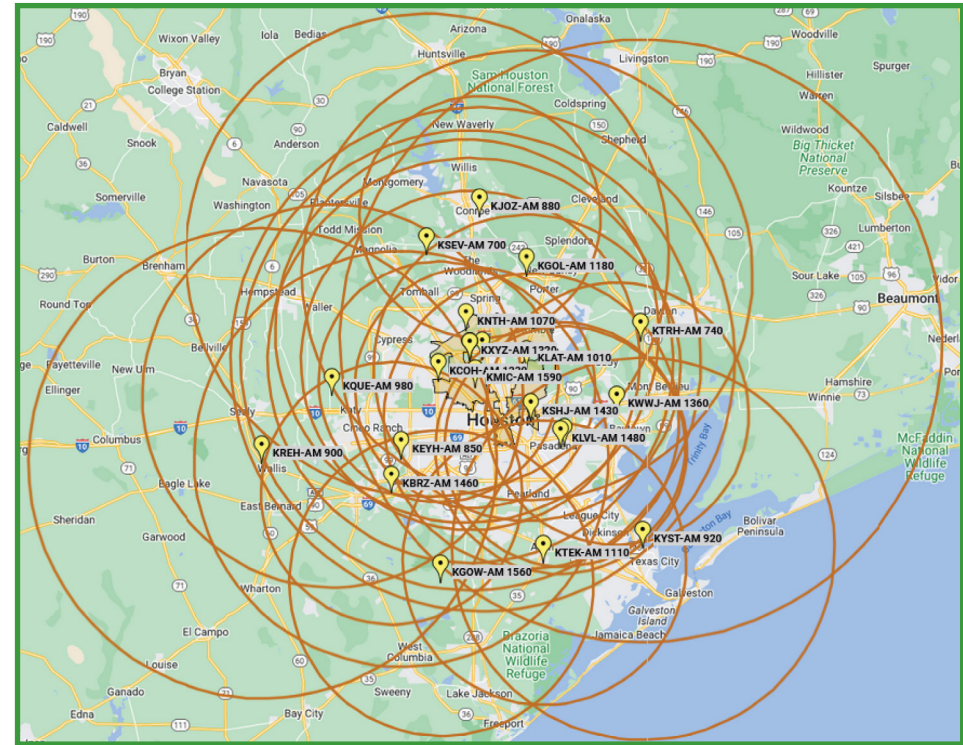

AM Radio in District 18

23 AM STATIONS

Texas AM Radio Stations
Are Popular and FREE Options
for News, Sports, Music,
Religious, Spanish and
Asian Programming

**DID YOU
KNOW?**

**7 MILLION TEXANS
Do Not Have Internet Access
"MINIMUM"
10 Years to Build Out**

Impact of Removing AM Radio

- Diminishes station's audience reach, revenue and programming
- Compromises community's emergency preparedness and response
- Weakens community ties and local coverage of school sports, news and elections