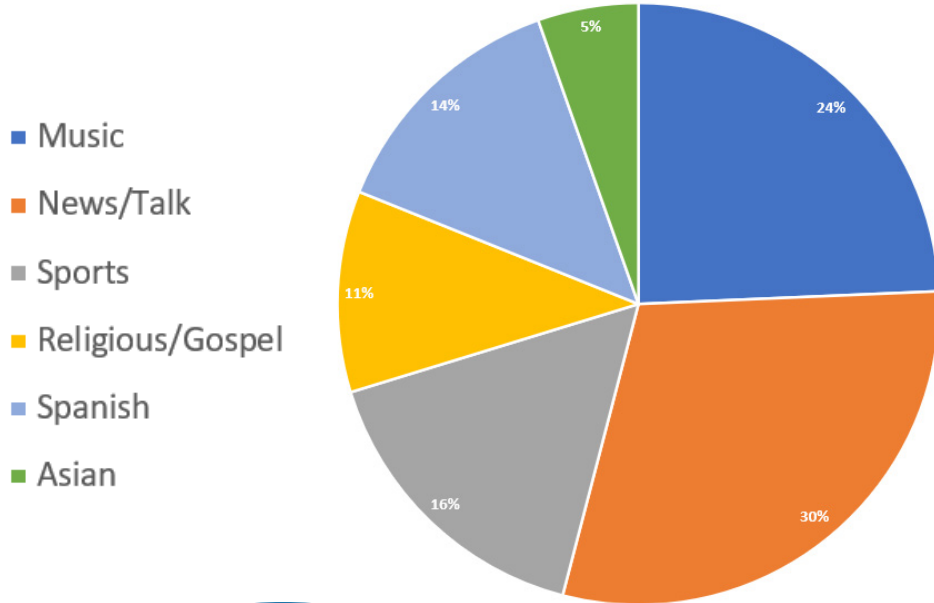

AM Radio in District 17

37 AM STATIONS

Texas AM Radio Stations Are Popular and FREE Options for News, Sports, Music, Religious, Spanish and Asian Programming

DID YOU KNOW?

7 MILLION TEXANS Do Not Have Internet Access
"MINIMUM"
10 Years to Build Out

Impact of Removing AM Radio

- Diminishes station's audience reach, revenue and programming
- Compromises community's emergency preparedness and response
- Weakens community ties and local coverage of school sports, news and elections