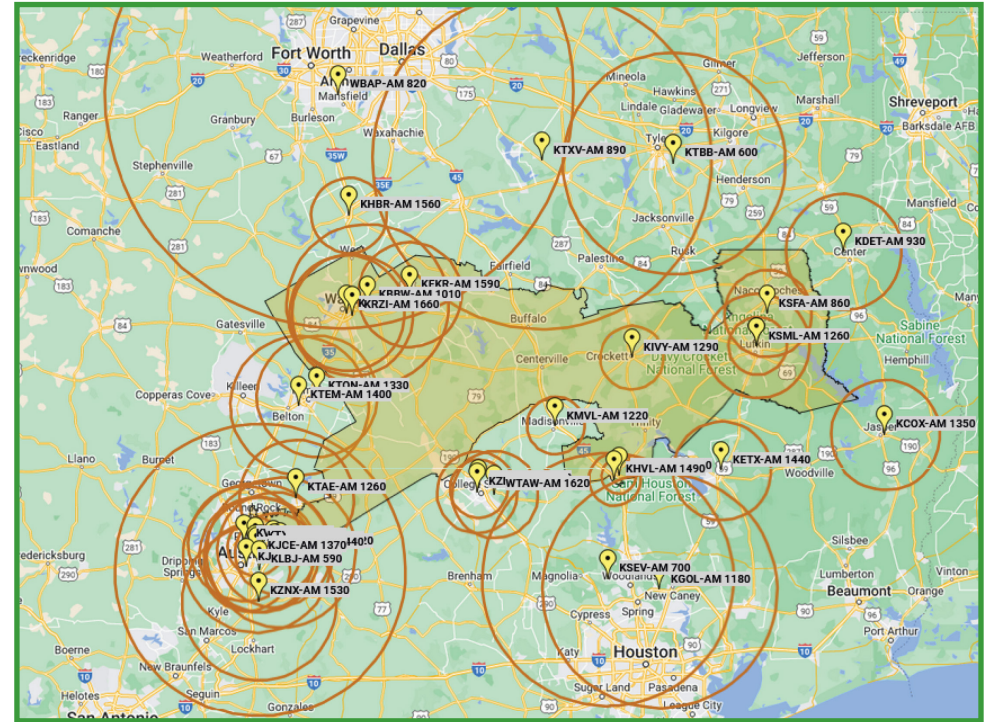

AM Radio in District 17

37 AM STATIONS

Texas AM Radio Stations Are Popular and FREE Options for News, Sports, Music, Religious, Spanish and Asian Programming

DID YOU KNOW?

7 MILLION TEXANS Do Not Have Internet Access
"MINIMUM"
10 Years to Build Out

Impact of Removing AM Radio

- Diminishes station's audience reach, revenue and programming
- Compromises community's emergency preparedness and response
- Weakens community ties and local coverage of school sports, news and elections