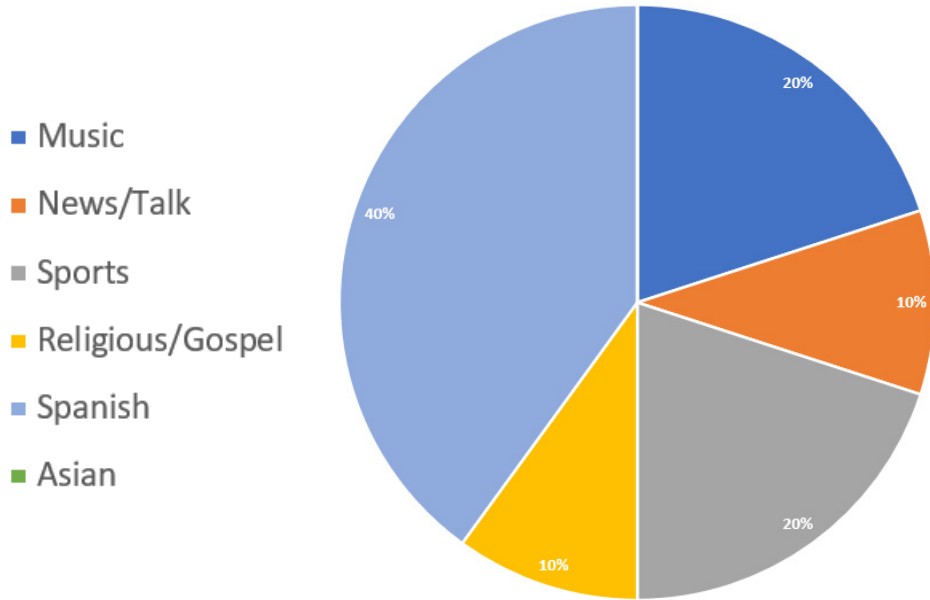

AM Radio in District 16

10 AM STATIONS

Texas AM Radio Stations
Are Popular and FREE Options
for News, Sports, Music,
Religious, Spanish and
Asian Programming

DID YOU KNOW?

7 MILLION TEXANS
Do Not Have Internet Access
"MINIMUM"
10 Years to Build Out

Impact of Removing AM Radio

- Diminishes station's audience reach, revenue and programming
- Compromises community's emergency preparedness and response
- Weakens community ties and local coverage of school sports, news and elections