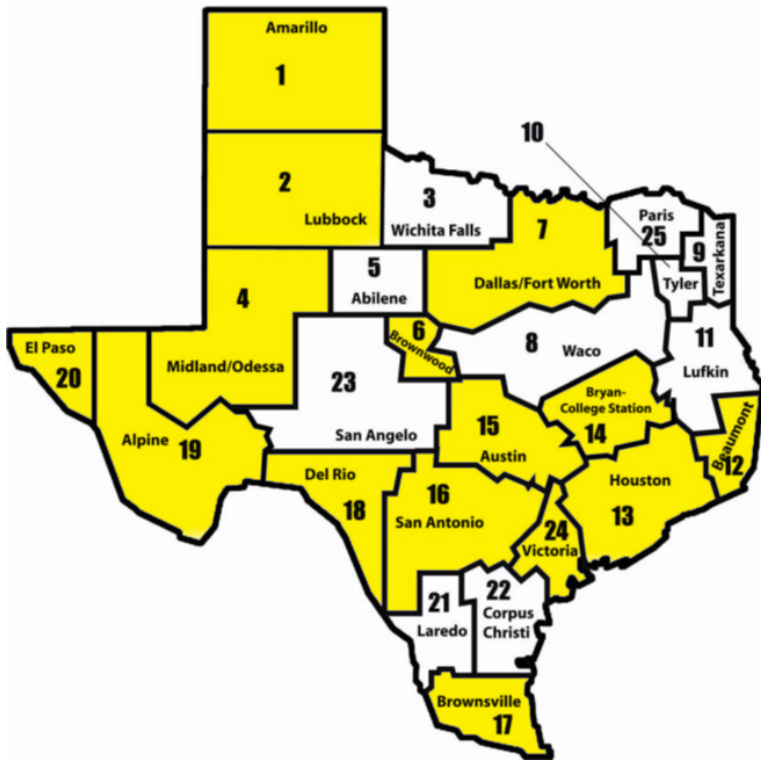

# AM Radio Stations are the Backbone of the Texas State Emergency Alert System

## Texas State EAS Regions

*15 Texas EAS regions rely on AM Radio stations to receive and issue emergency alerts*

## Texas EAS Local Primary Stations