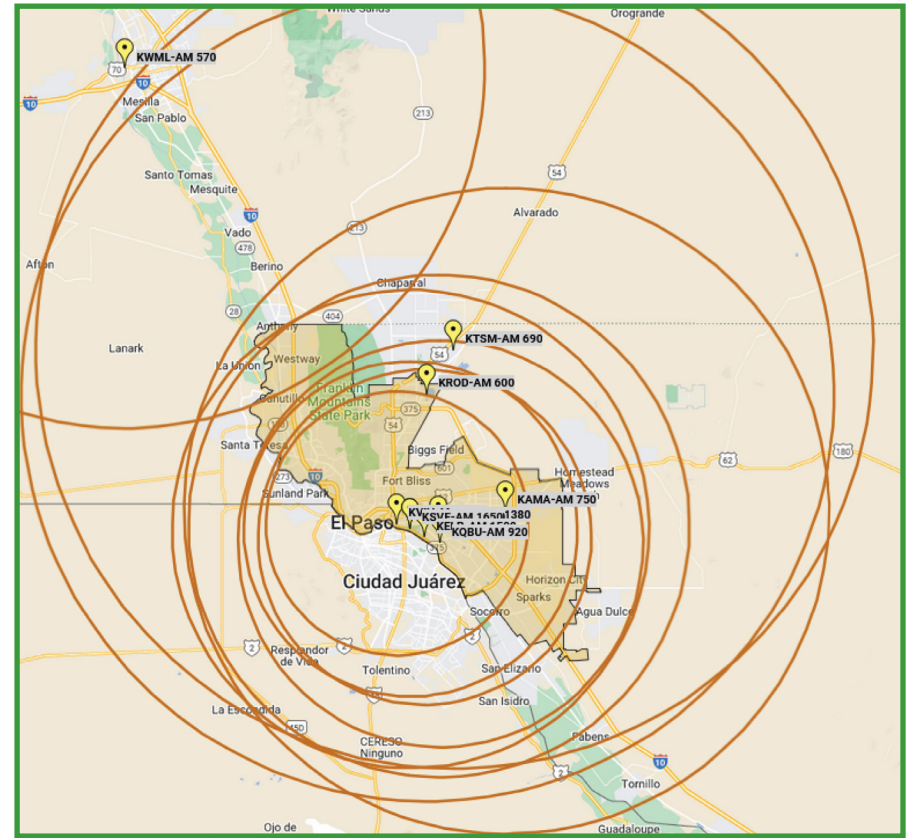

AM Radio in District 16

10 AM STATIONS

Texas AM Radio Stations
Are Popular and FREE Options
for News, Sports, Music,
Religious, Spanish and
Asian Programming

DID YOU KNOW?

7 MILLION TEXANS
Do Not Have Internet Access
"MINIMUM"
10 Years to Build Out

Impact of Removing AM Radio

- Diminishes station's audience reach, revenue and programming
- Compromises community's emergency preparedness and response
- Weakens community ties and local coverage of school sports, news and elections