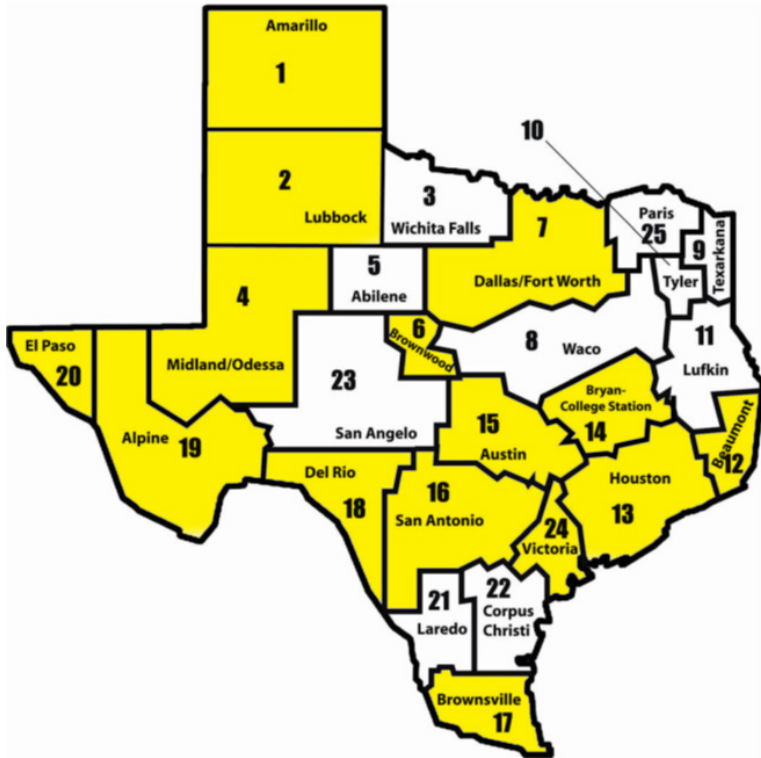

AM Radio Stations are the Backbone of the Texas State Emergency Alert System

Texas State EAS Regions

15 Texas EAS regions rely on AM Radio stations to receive and issue emergency alerts

Texas EAS Local Primary Stations

Abilene

LP-1: KEAN (105.1 FM)
LP-2: KEYJ (107.9 FM)

Alpine

LP-1: KVLF (1240 AM)
LP-2: KFST (94.3 FM)

Amarillo

LP-1: KGNC (710 AM)
LP-2: KGNC (97.9 FM)

Austin

LP-1: KLBJ (590 AM)
LP-2: KASE (100.7 FM)

Houston

LP-1: KTRH (740 AM)
LP-2: KLAT (1010 AM)

Laredo

LP-1: KRRG (98.1 FM)
LP-2: KQUR (94.9 FM)

Lubbock

LP-1: KFYO (790 AM)
LP-2: KKYN (106.9 FM)

Lufkin-Nacogdoches

LP-1: KOOI (106.5 FM)
LP-2: KYKS (105.1 FM)

Texarkana

LP-1: KKYR (102.5 FM)
LP-2: Vacant

Tyler-Longview

LP-1: KNUE (101.5 FM)
LP-2: KYKX (105.7 FM)

Victoria

LP-1: KIXS (107.9 FM)
LP-2: KVNN (1340 AM)

Waco

LP-1: WACO (99.9 FM)
LP-2: KWTX (97.5 FM)