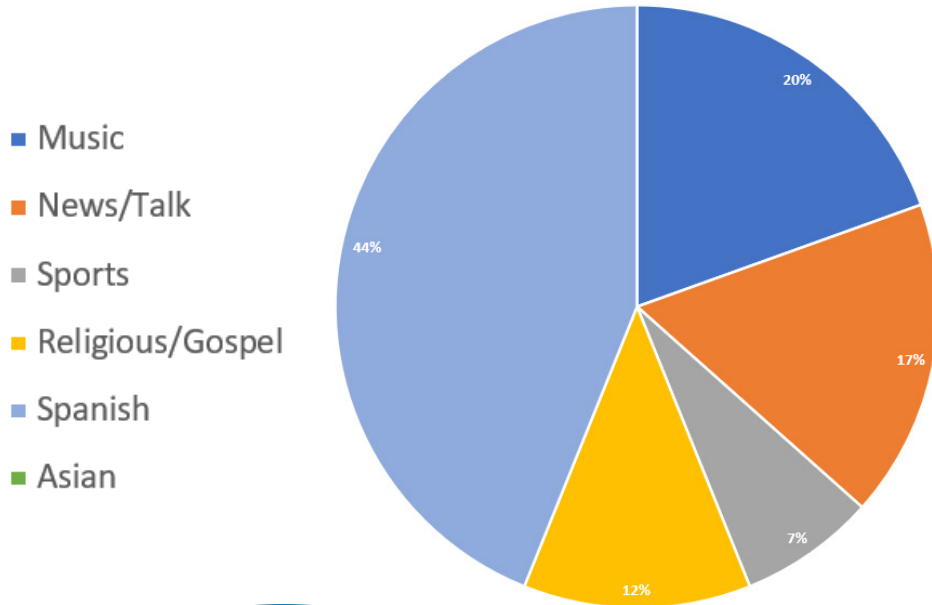

AM Radio in District 15

41 AM STATIONS

Texas AM Radio Stations
Are Popular and FREE Options
for News, Sports, Music,
Religious, Spanish and
Asian Programming

DID YOU KNOW?

7 MILLION TEXANS
Do Not Have Internet Access
"MINIMUM"
10 Years to Build Out