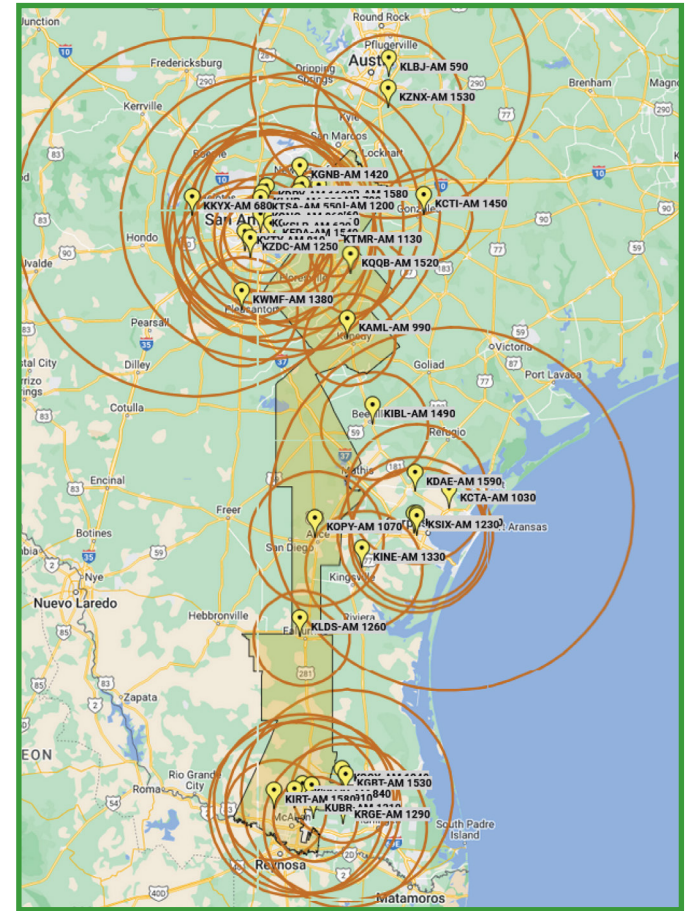

AM Radio in District 15

41 AM STATIONS

Texas AM Radio Stations
Are Popular and FREE Options
for News, Sports, Music,
Religious, Spanish and
Asian Programming

DID YOU KNOW? 

7 MILLION TEXANS
Do Not Have Internet Access
"MINIMUM"
10 Years to Build Out