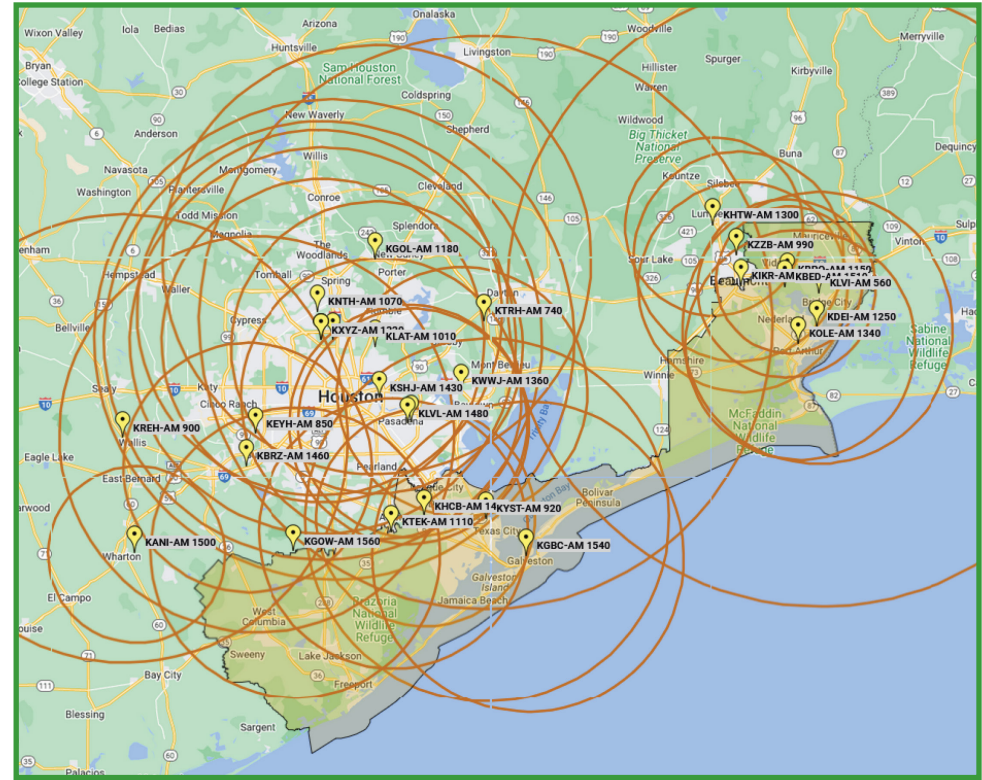

AM Radio in District 14

29 AM STATIONS

Texas AM Radio Stations Are Popular and FREE Options for News, Sports, Music, Religious, Spanish and Asian Programming

DID YOU KNOW?

7 MILLION TEXANS Do Not Have Internet Access
"MINIMUM"
10 Years to Build Out

Impact of Removing AM Radio

- Diminishes station’s audience reach, revenue and programming
- Compromises community’s emergency preparedness and response
- Weakens community ties and local coverage of school sports, news and elections