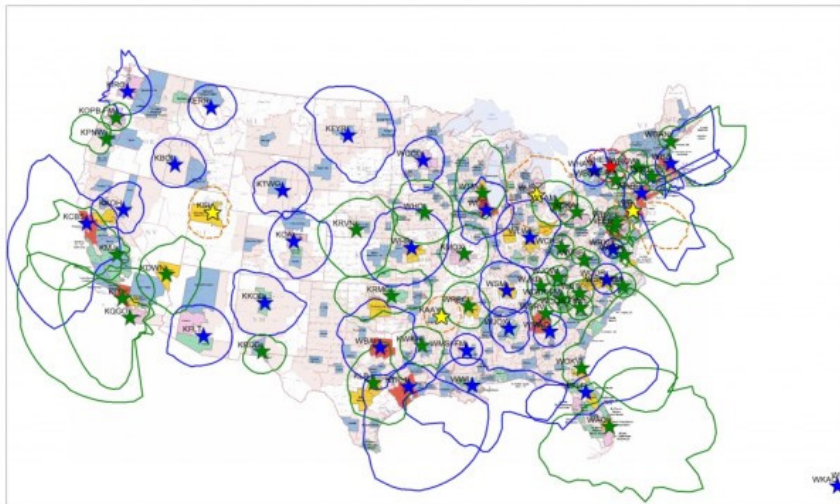

Texarkana

LP-1: KKYR (102.5 FM)
LP-2: Vacant

Tyler-Longview

LP-1: KNUE (101.5 FM)
LP-2: KYKX (105.7 FM)

Victoria

LP-1: KIXS (107.9 FM)
LP-2: KVNN (1340 AM)

Waco

LP-1: WACO (99.9 FM)
LP-2: KWTX (97.5 FM)

Wichita Falls

LP-1: KNIN (92.9 FM)
LP-2: KWFS (102.3 FM)

Primary Entry Point EAS Stations

- “Battle-Hardened” facilities represent significant Federal investment in more than 70 radio stations, nationwide
- 90% of these PEP stations are on the AM Band
- These stations serve as the Primary Entry Points for national Emergency Alert System traffic during a national emergency
- They are upgraded to stay on-the-air for 30 days
- FOUR in Texas, ALL are AM: KLBJ Austin, WBAP Dallas-Fort Worth, KROD El Paso, KTRH Houston