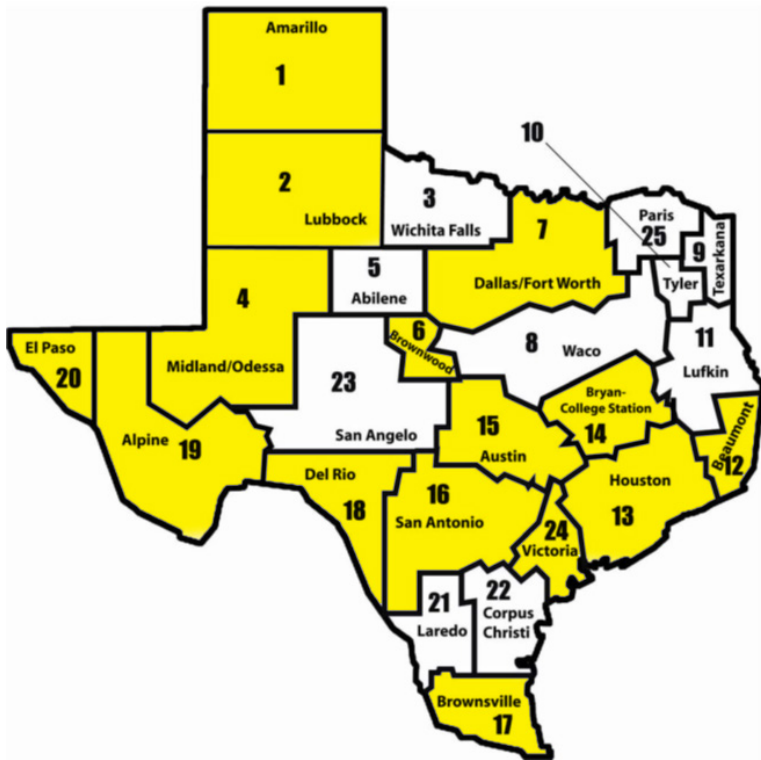

AM Radio Stations are the Backbone of the Texas State Emergency Alert System

Texas State EAS Regions

15 Texas EAS regions rely on AM Radio stations to receive and issue emergency alerts

Texas EAS Local Primary Stations

Abilene

LP-1: KEAN (105.1 FM)
LP-2: KEYJ (107.9 FM)

Alpine

LP-1: KVLF (1240 AM)
LP-2: KFST (94.3 FM)

Amarillo

LP-1: KGNC (710 AM)
LP-2: KGNC (97.9 FM)

Austin

LP-1: KLBj (590 AM)
LP-2: KASE (100.7 FM)

Houston

LP-1: KTRH (740 AM)
LP-2: KLAT (1010 AM)

Laredo

LP-1: KRRG (98.1 FM)
LP-2: KQUR (94.9 FM)

Lubbock

LP-1: KFYO (790 AM)
LP-2: KKYN (106.9 FM)

Lufkin-Nacogdoches

LP-1: KOOI (106.5 FM)
LP-2: KYKS (105.1 FM)

Texarkana

LP-1: KKYR (102.5 FM)
LP-2: Vacant

Tyler-Longview

LP-1: KNUE (101.5 FM)
LP-2: KYKX (105.7 FM)

Victoria

LP-1: KIXS (107.9 FM)
LP-2: KVNN (1340 AM)

Waco

LP-1: WACO (99.9 FM)
LP-2: KWTX (97.5 FM)