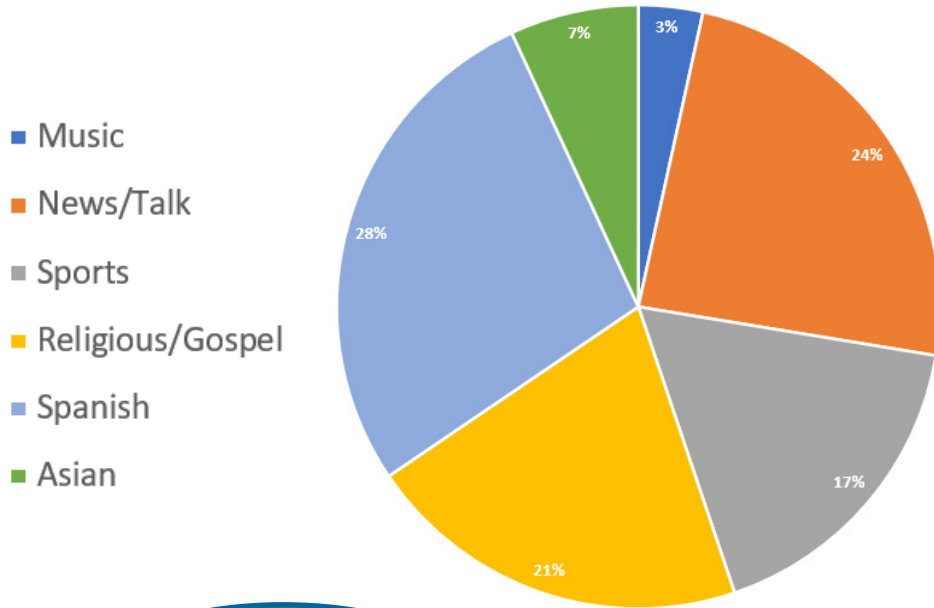

AM Radio in District 14

29 AM STATIONS

Texas AM Radio Stations Are Popular and FREE Options for News, Sports, Music, Religious, Spanish and Asian Programming

DID YOU KNOW?

7 MILLION TEXANS Do Not Have Internet Access
"MINIMUM"
10 Years to Build Out

Impact of Removing AM Radio

- Diminishes station’s audience reach, revenue and programming
- Compromises community’s emergency preparedness and response
- Weakens community ties and local coverage of school sports, news and elections