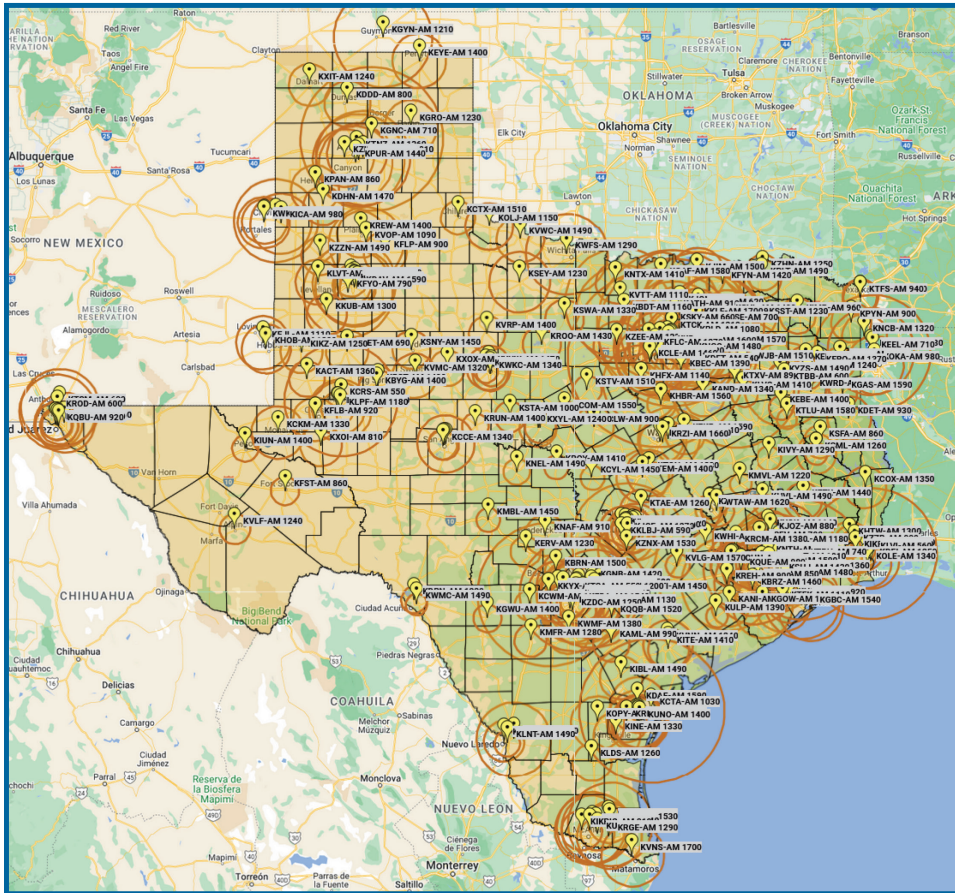

Wichita Falls

LP-1: KNIN (92.9 FM)
LP-2: KWFS (102.3 FM)

Primary Entry Point EAS Stations

- “Battle-Hardened” facilities represent significant Federal investment in more than 70 radio stations, nationwide
- 90% of these PEP stations are on the AM Band
- These stations serve as the Primary Entry Points for national Emergency Alert System traffic during a national emergency
- They are upgraded to stay on-the-air for 30 days
- FOUR in Texas, ALL are AM: KLBJ Austin, WBAP Dallas-Fort Worth, KROD El Paso, KTRH Houston

Texas Association of Broadcasters

FEMA

278 AM Radio Stations Serve the Lone Star State

Statewide Radio Audience

23,999,300

Texans Listening to AM Radio

6,697,900 = 27.9%

Texas DMAs with AM Radio Reach

STATE	Radio Audience	AM Reach	
Texas	23,999,300	6,697,900	27.9%
DMA	Radio Audience	AM Reach	
Abilene/Sweetwater	228,600	37,200	16.3%
Amarillo	394,600	79,900	20.2%
Austin	2,044,500	656,000	32.1%
Beaumont/Port Arthur	343,100	66,900	19.5%
Corpus Christi	441,700	125,800	28.5%
Dallas/Fort Worth	6,735,900	2,076,800	30.8%
El Paso	847,100	201,900	23.8%
Rio Grande Valley	1,041,900	189,800	18.2%
Houston	5,998,100	1,774,500	29.6%
Laredo	200,000	14,100	7.1%
Lubbock	347,500	67,900	19.5%
Odessa/Midland	331,000	70,700	21.4%
San Angelo	110,200	15,000	13.6%
San Antonio	2,324,300	967,100	41.6%
Sherman	259,700	67,800	26.1%
Shreveport/Texarkana	719,000	160,400	22.3%
Tyler/Longview	569,800	85,600	15.0%
Victoria	68,800	19,100	27.8%
Waco/Temple/Bryan	863,600	229,000	26.5%
Wichita Falls	314,000	54,600	17.4%