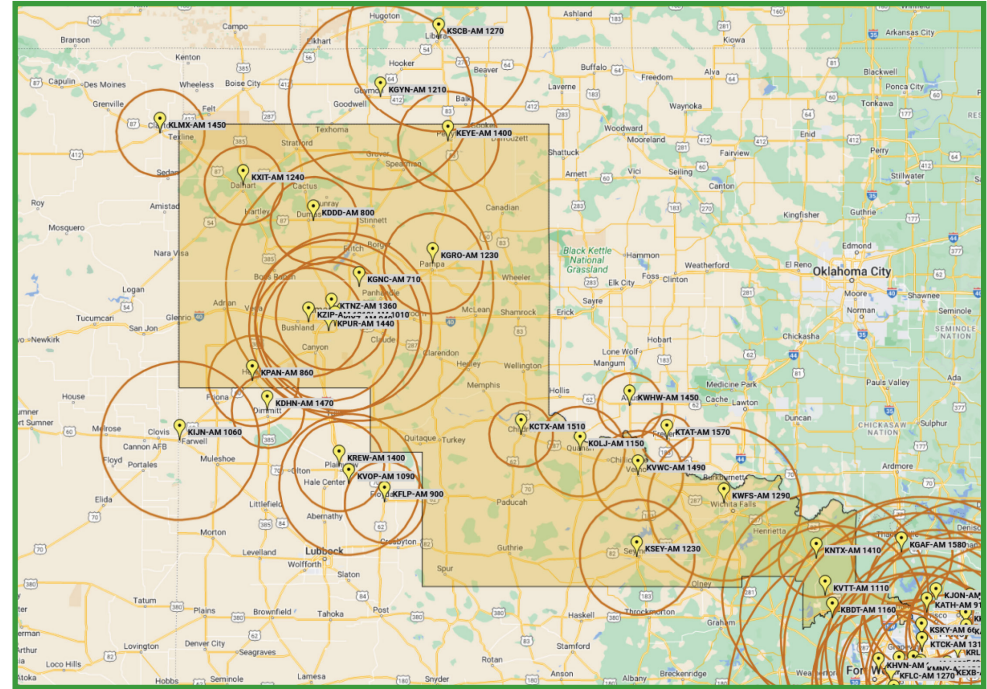

AM Radio in District 13

49 AM STATIONS

Texas AM Radio Stations
Are Popular and FREE Options
for News, Sports, Music,
Religious, Spanish and
Asian Programming

DID YOU KNOW?

**7 MILLION TEXANS
Do Not Have Internet Access**
"MINIMUM"
10 Years to Build Out

Impact of Removing AM Radio

- Diminishes station's audience reach, revenue and programming
- Compromises community's emergency preparedness and response
- Weakens community ties and local coverage of school sports, news and elections