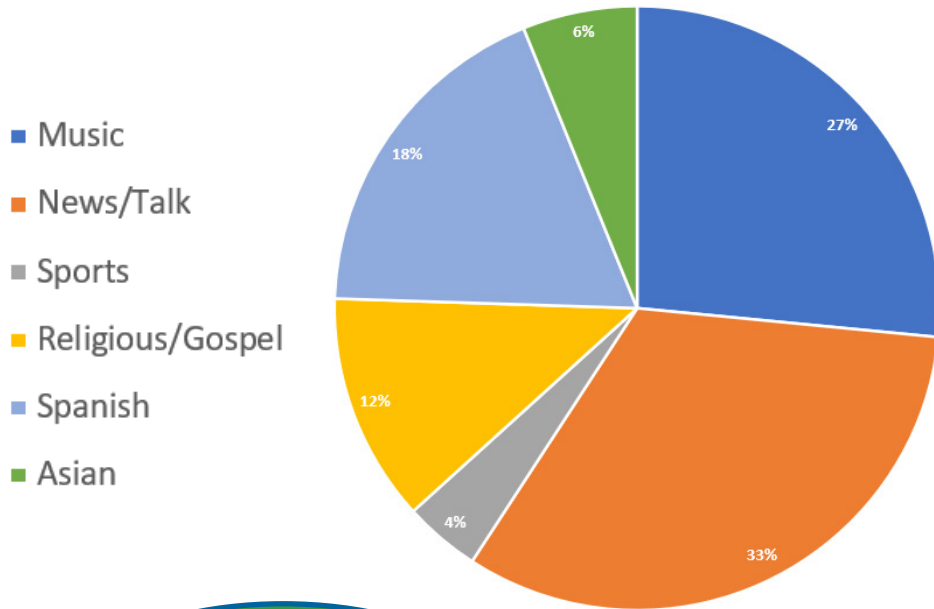

AM Radio in District 13

49 AM STATIONS

Texas AM Radio Stations
Are Popular and FREE Options
for News, Sports, Music,
Religious, Spanish and
Asian Programming

DID YOU KNOW?

**7 MILLION TEXANS
Do Not Have Internet Access**
"MINIMUM"
10 Years to Build Out

Impact of Removing AM Radio

- Diminishes station's audience reach, revenue and programming
- Compromises community's emergency preparedness and response
- Weakens community ties and local coverage of school sports, news and elections