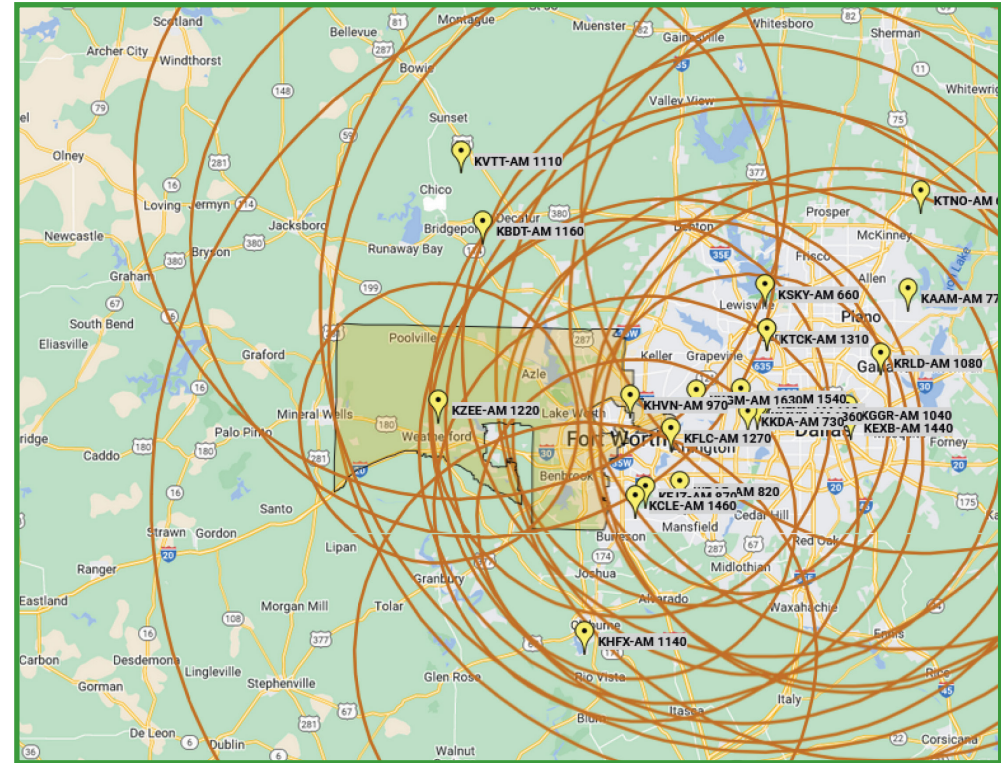

AM Radio in District 12

22 AM STATIONS

Texas AM Radio Stations
Are Popular and FREE Options
for News, Sports, Music,
Religious, Spanish and
Asian Programming

DID YOU KNOW?

7 MILLION TEXANS
Do Not Have Internet Access
"MINIMUM"
10 Years to Build Out

Impact of Removing AM Radio

- Diminishes station's audience reach, revenue and programming
- Compromises community's emergency preparedness and response
- Weakens community ties and local coverage of school sports, news and elections