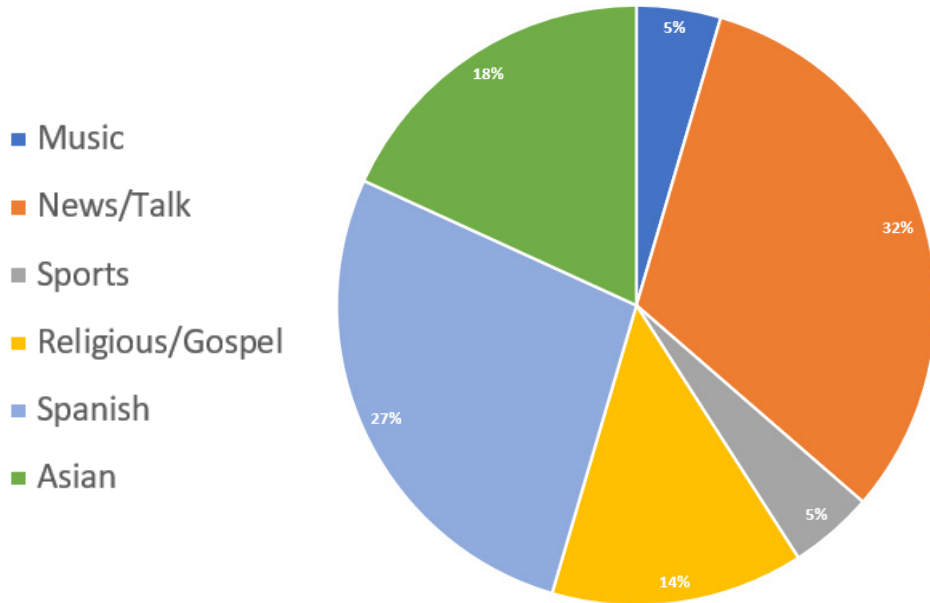

AM Radio in District 12

22 AM STATIONS

Texas AM Radio Stations
Are Popular and FREE Options
for News, Sports, Music,
Religious, Spanish and
Asian Programming

DID YOU KNOW?

7 MILLION TEXANS
Do Not Have Internet Access
"MINIMUM"
10 Years to Build Out

Impact of Removing AM Radio

- Diminishes station's audience reach, revenue and programming
- Compromises community's emergency preparedness and response
- Weakens community ties and local coverage of school sports, news and elections