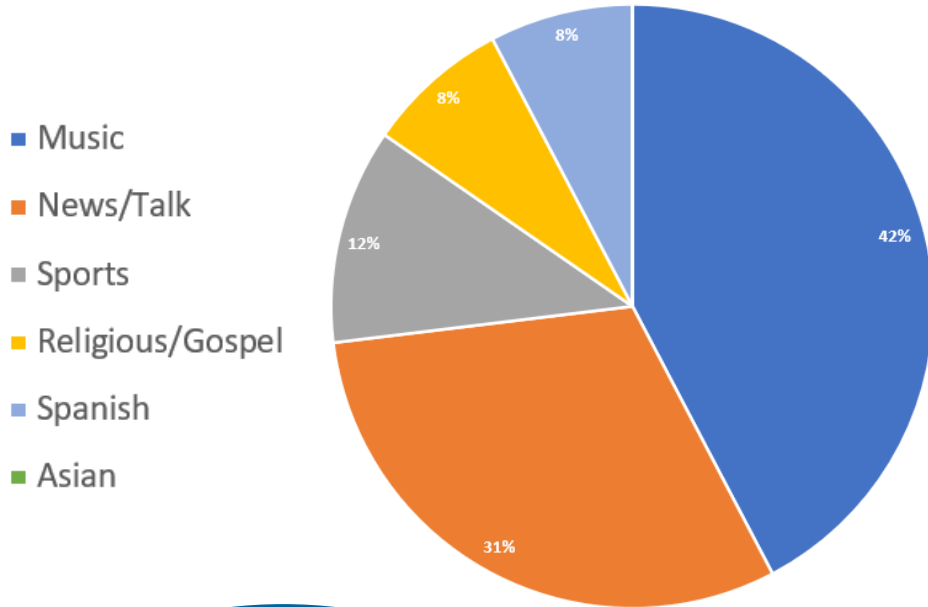

AM Radio in District 11

26 AM STATIONS

Texas AM Radio Stations
Are Popular and FREE Options
for News, Sports, Music,
Religious, Spanish and
Asian Programming

DID YOU KNOW?

7 MILLION TEXANS
Do Not Have Internet Access
"MINIMUM"
10 Years to Build Out

Impact of Removing AM Radio

- Diminishes station's audience reach, revenue and programming
- Compromises community's emergency preparedness and response
- Weakens community ties and local coverage of school sports, news and elections