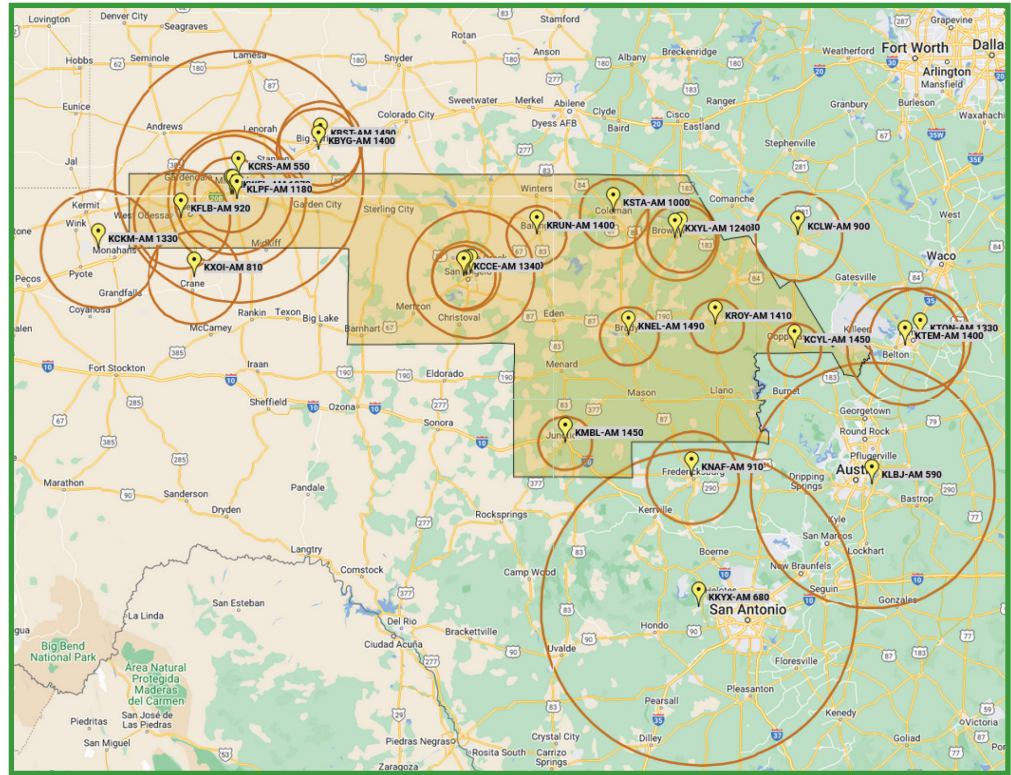

AM Radio in District 11

26 AM STATIONS

Texas AM Radio Stations
Are Popular and FREE Options
for News, Sports, Music,
Religious, Spanish and
Asian Programming

DID YOU KNOW?

7 MILLION TEXANS
Do Not Have Internet Access
"MINIMUM"
10 Years to Build Out

Impact of Removing AM Radio

- Diminishes station's audience reach, revenue and programming
- Compromises community's emergency preparedness and response
- Weakens community ties and local coverage of school sports, news and elections