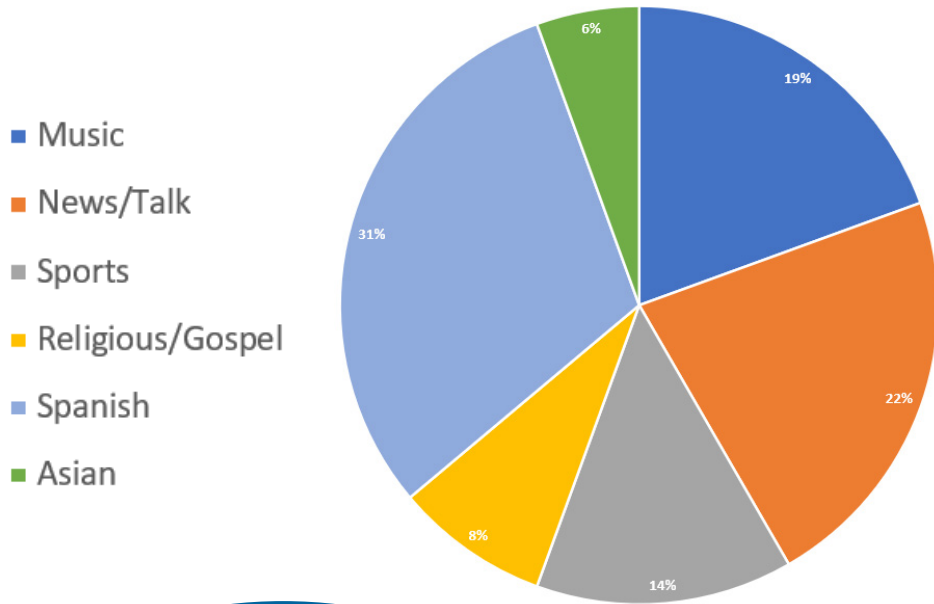

AM Radio in District 10

36 AM STATIONS

Texas AM Radio Stations Are Popular and FREE Options for News, Sports, Music, Religious, Spanish and Asian Programming

DID YOU KNOW?

7 MILLION TEXANS Do Not Have Internet Access
"MINIMUM"
10 Years to Build Out

Impact of Removing AM Radio

- Diminishes station's audience reach, revenue and programming
- Compromises community's emergency preparedness and response
- Weakens community ties and local coverage of school sports, news and elections