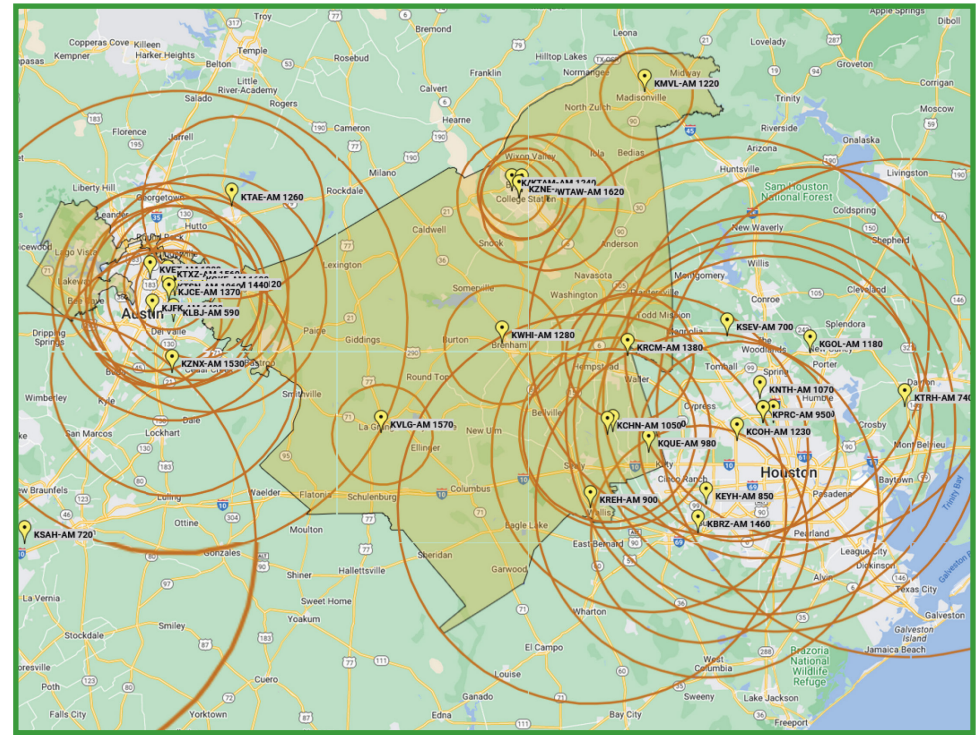

AM Radio in District 10

36 AM STATIONS

Texas AM Radio Stations Are Popular and FREE Options for News, Sports, Music, Religious, Spanish and Asian Programming

DID YOU KNOW?

7 MILLION TEXANS Do Not Have Internet Access
"MINIMUM"
10 Years to Build Out

Impact of Removing AM Radio

- Diminishes station's audience reach, revenue and programming
- Compromises community's emergency preparedness and response
- Weakens community ties and local coverage of school sports, news and elections